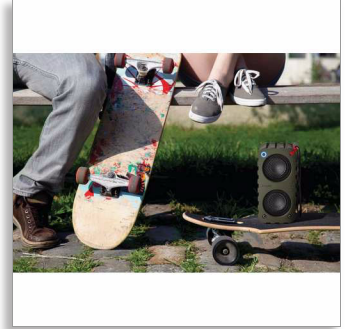

Philips
wireless portable speaker

Bluetooth®

Audio-chain
Built-in microphone for calls
10W, rechargeable battery

SB5200K

Great sound · Ruggedized · Chainable

Keep the party pumping wherever you go with the epic sounding SB5200 portable speaker and its hot design. Hit the Indoor mode for crisp, clear sound at home, or flick it to Outdoor mode and crank the volume to get people jumping.

Designed to go places

- Rugged design and over size strap for active use
- Built-in rechargeable battery for even better portability

Advanced versatility

- Wireless music streaming via Bluetooth
- Chain multiple BR-1Xs into a bigger music system
- Built-in microphone for speaker phone conversation
- Audio-in for easy portable music playback