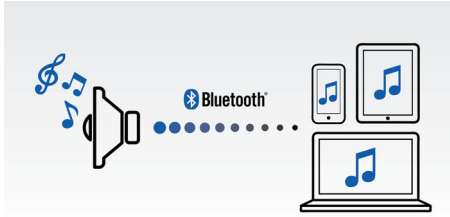

Designed to go places

- Rugged design and over size strap for active use
- Built-in rechargeable battery for even better portability

Advanced versatility

- Wireless music streaming via Bluetooth
- Chain multiple BR-1Xs into a bigger music system
- Built-in microphone for speaker phone conversation
- Audio-in for easy portable music playback

PHILIPS

Wireless portable speaker
Bluetooth® Audio-chain, Built-in microphone for calls, 10W, rechargeable battery

SB5200A/10

Highlights

Wireless music streaming

Bluetooth is a short range wireless communication technology that is both robust and energy-efficient. The technology allows easy wireless connection to iPod/iPhone/iPad or other Bluetooth devices, such as smartphones, tablets or even laptops. So you can enjoy your favorite music, sound from video or game wireless on this speaker easily.

wOOx™ Technology

wOOx technology is a revolutionary loudspeaker concept that allows you to hear and feel profoundly deep bass that is richer than any other audio system. Special speaker drivers work in harmony with the wOOx bass radiator, and precise tuning between the main driver and the tweeter ensures smooth transitions from low-mid to high frequencies. Dual suspension and a totally symmetrical sandwich construction deliver low and precise bass without noticeable distortion. wOOx produces exceptionally deep and dynamic bass by using the speaker box full volume to truly magnify the impact of the music.