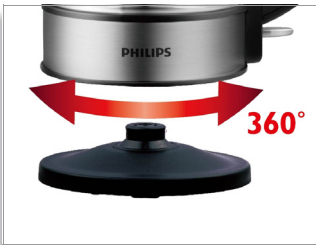

asimpleswitch.com

PHILIPS

sense and simplicity

Kettle
1.5 liter 2200 W Glass

Highlights

Cord winder for easy storage

The cord can be wrapped around the base, so that the kettle is easy to place in your kitchen.

Cordless 360° pirouette base

Cordless 360° pirouette base for easy lifting and placing.

Easy lid filling

Lid design with angled-opening avoids steam contact.

Easy water level indicator

Easy to read water level indicators on both sides