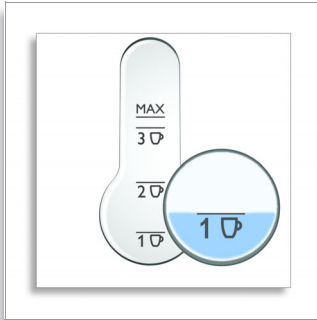

- Cool wall for a safe touch
- Four-way safety system

asimpleswitch.com

asimpleswitch.com

PHILIPS

sense and simplicity

Mini kettle
0.8 L 2400 W 1 cup ind. brushed metal

Highlights

One cup indicator

Hinged lid

Hinged lid with large opening for easy filling and cleaning, also avoiding steam contact.

Issue date 2013-04-12

Version: 3.0.1

12 NC: 0000 000 00000

Flat heating element

The stainless steel concealed element of the Philips kettle ensures fast boiling and easy cleaning.

Technical specifications

- Capacity: 0.8 l
- Power: 2000-2400 W
- Cord length: 0.75 m
- Voltage: 220-240 V
- Frequency: 50-60 Hz

Dimensions

- Product dimensions (WxDxH): 15.8x18.5x23.3 cm
- Packaging dimensions (WxDxH): 22.5x22.5x22.5 cm