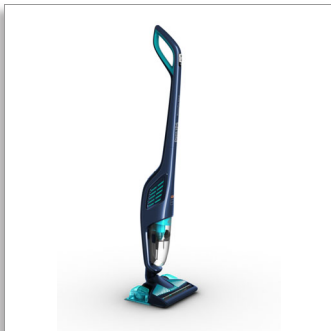

Philips PowerPro Aqua  
Stick vacuum cleaner

14.4 V LI-Ion battery

PowerCyclone technology  
Mopping system  
TriActive Turbo nozzle

FC6400/81

## Vacuums and mops in one stroke

Always at hand to quickly clean daily messes

The new Philips PowerPro Aqua is a powerful cordless vacuum cleaner which does wet cleaning too. It combines vacuuming and mopping to quickly clean daily messes. Easy click on/off mopping system to vacuum only, or vacuum and mop in one go!