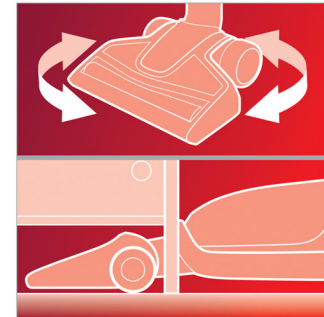

Maximum flexibility

PowerPro Duo is designed to reach everywhere, so you can easily clean under the couch, bed or table without effort.