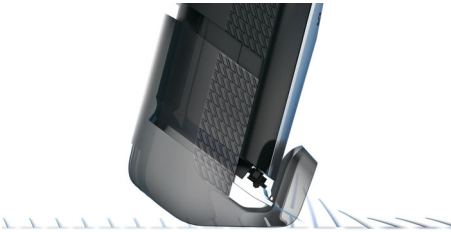

Effortless trimming

- Lifts the hair up to the level of the blade for even results
- Guides the hairs to the cutter for effortless trimming
- Blades are double sharpened for faster trimming*

Skin-friendly performance

asimpleswitch.com

PHILIPS

Stubble trimmer

0.2mm precision settings Full metal blades, 60 min cordless use/1h charge, Integrated hair lift comb

Highlights

Dynamic Beard Guide System

The Dynamic Beard Guide system with the help of the integrated hair lift comb lifts the hairs up to the level of the blades for even trimming results and lets you achieve exactly the 3-day stubble, short beard, or long beard look you want.

Integrated Hair lift comb

Trim your stubble in one quick pass, while being gentle on your skin. Our new Integrated hair lift comb lifts and guides the hairs to the level of the blades for effortless, even trimming.