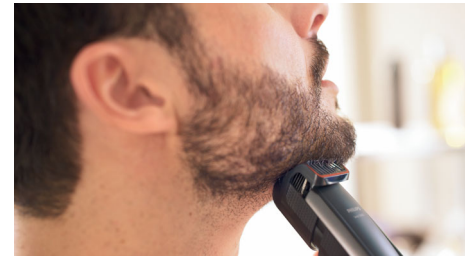

Ideal stubble setting

Keep an ideal 3- day stubble, day after day, by using the trimmer's shortest 0.4mm setting.

[asimpleswitch.com](https://www.asimpleswitch.com)

Philips Green Logo

Philips Green Products can reduce costs, energy consumption and CO2 emissions. How? They offer a significant environmental improvement in one or more of the Philips Green Focal Areas – Energy efficiency, Packaging, Hazardous substances, Weight, Recycling and disposal and Lifetime reliability.