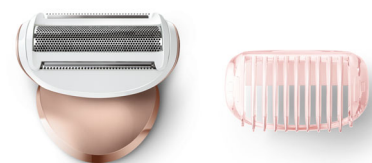

Shaving head and trimming comb

The shaving head and trimming comb provide close shave and more gentleness in different body areas.