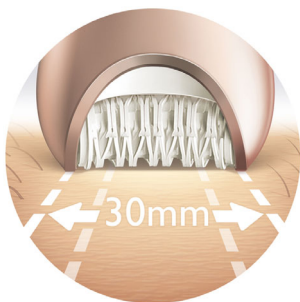

### Thorough results

- Epilation head of unique ceramic material for better grip
- Widest epilation head for optimal hair removal in one stroke
- Patented epilation system
- Always use at a 90 degree angle for the best performance

### Ergonomic S-shaped handle

The ergonomic S-shaped handle is easy to steer for maximum control and better reach with natural and precise movements, all over your body.

### Micro ridged ceramic discs

Our epilator head is unique in being made from a rough ceramic material that grabs hair firmly, even fine hairs won't slip from its grip.

### Widest epilation head

Widest epilation head for optimal hair removal in one stroke for long lasting results.