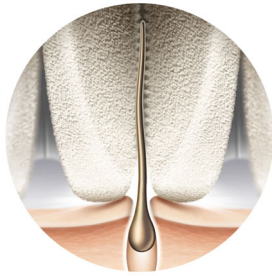

## Firmly grips even fine hairs

Easy to steer for effortless long lasting results

The S-shaped handle helps steer all over the body. The widest head with ceramic discs epilates close to the skin to grasp even fine hairs for quick and long lasting results. Wet & dry use with 8 accessories for personalized beauty routine.

### Thorough results

- Epilation head of unique ceramic material for better grip
- Widest epilation head for optimal hair removal in one stroke
- Patented epilation system
- Always use at a 90 degree angle for the best performance

### Ergonomic S-shaped handle

The ergonomic S-shaped handle is easy to steer for maximum control and better reach with natural and precise movements, all over your body.

### Micro ridged ceramic discs

Our epilator head is unique in being made from a rough ceramic material that grabs hair firmly, even fine hairs won't slip from its grip.