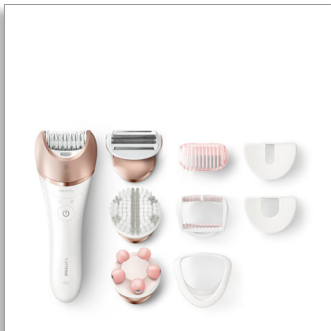

Philips Satinelle Prestige  
Wet & Dry epilator

For legs, body and face

8 accessories  
Cordless and Rechargeable  
S-shaped handle design

BRE650/00

## Firmly grips even fine hairs

Easy to steer for effortless long lasting results

The S-shaped handle helps steer all over the body. The widest head with ceramic discs epilates close to the skin to grasp even fine hairs for quick and long lasting results. Wet & dry use with 8 accessories for personalized beauty routine.

### Easy and effortless usage

- First epilator with S-shaped handle
- Wet and dry for use in bath or shower
- Unique light ensures you don't miss fine hairs

### Body Massager

Our new Body Massager reaches the deeper layers of the skin to relax and deliver a radiant looking skin.