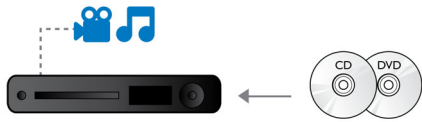

PHILIPS

Highlights

Enjoy movies and music

Enjoy all your movies and music from CD and DVD

Blu-ray Disc playback

Blu-ray Discs have the capacity to carry high definition data, along with pictures in the 1920 x 1080 resolution that defines full high definition images. Scenes come to life as details leap at you, movements smoothen and images turn crystal clear. Blu-ray also delivers uncompressed surround sound - so your audio experience becomes unbelievably real. The high storage capacity of Blu-ray Discs also allow a host of interactive possibilities to be built in. Seamless navigation during playback and other exciting features like pop-up menus bring a whole new dimension to home entertainment.