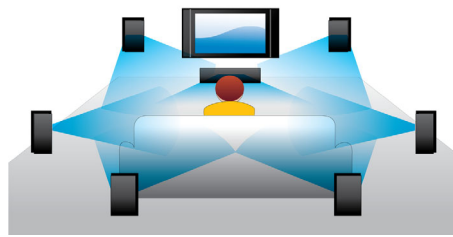

Dolby TrueHD

Dolby TrueHD deliver the finest sound from your Blu-ray Discs. Audio reproduced is virtually indistinguishable from the studio master, so you hear what the creators intended for you to hear. Dolby TrueHD complete your high definition entertainment experience.