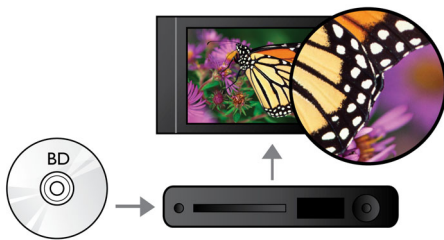

PHILIPS

Highlights

Enjoy movies and music

Enjoy all your movies and music from CD and DVD

Blu-ray Disc playback

Blu-ray Discs have the capacity to carry high definition data, along with pictures in the 1920 x 1080 resolution that defines full high definition images. Scenes come to life as details leap at you, movements smoothen and images turn crystal clear. Blu-ray also delivers uncompressed surround sound - so your audio experience becomes unbelievably real. The high storage capacity of Blu-ray Discs also allow a host of interactive possibilities to be built in. Seamless navigation during playback and other exciting features like pop-up menus bring a whole new dimension to home entertainment.

DivX Plus HD Certified

DivX Plus HD on your Blu-ray player and/or DVD player offers the latest in DivX

technology to let you enjoy HD videos and movies from the Internet direct to your Philips HDTV or PC. DivX Plus HD supports the playback of DivX Plus content (H.264 HD video with high-quality AAC audio in an MKV file container) while also supporting previous versions of DivX video up to 1080p. DivX Plus HD for true HD digital video.

DVD video upscaling

HDMI 1080p upscaling delivers images that are crystal clear. DVD movies in standard definition can now be enjoyed in high definition resolution - ensuring more details and more true-to-life pictures. Progressive Scan (represented by "p" in "1080p") eliminates the line structure prevalent on TV screens, again ensuring relentlessly sharp images. To top it off, HDMI makes a direct digital connection that can carry uncompressed digital HD video as well as digital multi-channel audio, without conversions to analog - delivering perfect