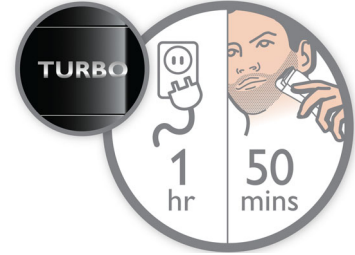

Turbo power

High performance battery with 50 min usage after only 1 hour charge. Also features a 5 min quick charge for one complete trim. Get fast results on thick hair with the turbo setting, which increases cutting speed.