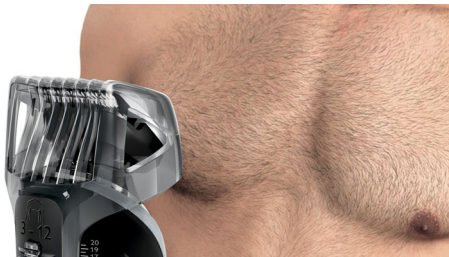

Bodyroom comb

Trim your body hair to the length you prefer by selecting between 10 different length settings on the body-trimming comb.