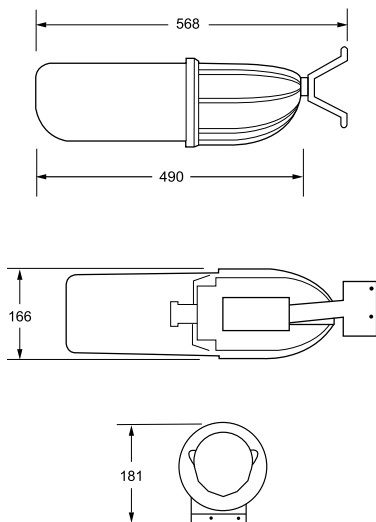

### Features and Benefits

- Compact luminaire body, designed to accept a variety of lamps: SON, HPLN, CDM-ET and PL-T
- Quick and easy lamp replacement by removal of twist-lock bowl
- Maintenance of the control gear and lamp holder is via a single slideout gear/ lamp holder assembly
- Mounting bracket for easy and flexible installation
- Anti-vibration spring supplied for HID lamp versions

Model	Length (mm)	Width (mm)	Height (mm)
HGC007	568	166	181

Dimensions in mm (Nominal)

## Metro continued

METRO			
Family Name	Metro	Installation	Mounting Bracket (supplied)
Model	HGC007	IP rating	IP65
Lamp Types	SON, HPL, CDM, PL-T	Weight	3.5kg
Wattages	SON (70W) HPL (50W, 80W), CDM (70W), PL-T (18W, 32W)	Colour of housing	N/A
Lamp Colour	SON (2000K), HPL (4200K), CDM (4000K), PL-T (4100K)	Application	Residential streets, Area lighting, Footpaths, Conveyor lighting, General Mining lighting
Colour Rendering Index (CRI)	SON (25), HPL (45), CDM (>80), PL-T (>80)	Accessories	NA
Flex and Plug	No		
Optics	N/A		
Control Gear	Conventional, Electronic (PL-T 4P)		