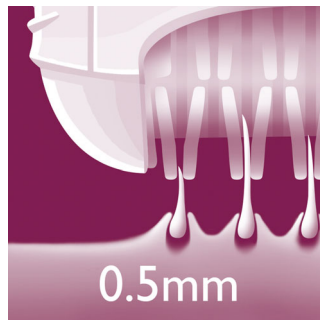

## Gentle tweezing discs

This epilator has gentle tweezing discs to remove hairs as short as 0.5mm without pulling the skin.

## Washable epilation head

This epilator has a washable epilation head. The head can be detached and cleaned under running water for better hygiene.

## Trimming comb

Use the trimming comb on the shaving head to cut longer hairs before epilating or to trim your bikini area.

## Unique epilation discs

Unique epilation discs remove hairs as short as 0.5mm.