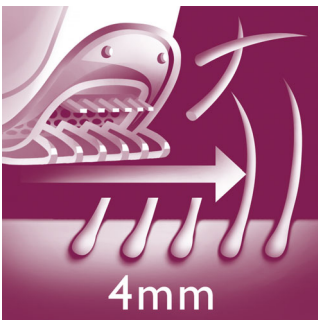

## Shaving head

Shaving head follows the contours of your bikini line and underarms for a closer shave.

## Gentle tweezing discs

This epilator has gentle tweezing discs to remove hairs as short as 0.5mm without pulling the skin.

## Washable epilation head

This epilator has a washable epilation head. The head can be detached and cleaned under running water for better hygiene.

## Trimming comb

Use the trimming comb on the shaving head to cut longer hairs before epilating or to trim your bikini area.