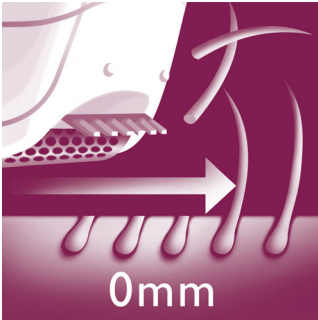

Highlights

Shaving head

Shaving head follows the contours of your bikini line and underarms for a closer shave.