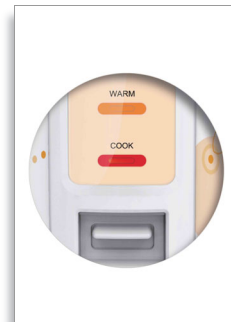

Easy to operate

- One touch button for easy control

Smart and automatic cooking

- 1.5mm 5-layer inner pot for even heating, cooks rice tastier
- Automatic keep warm keeps rice fresh for 12 hours
- Automatic rice cooking

The ultimate in convenience

- Detachable power cord for convenient storage
- Easy-to-read water level indicator
- Golden coating ensures inner pot durable and non-stick.

PHILIPS
sense and simplicity

Jar
1.8 liter 10 cups

1.5mm 5-layer inner pot

1.5mm 5-layer inner pot for even heating, cooks rice tastier.

Automatic 12 hours keep warm

Use the keep warm function to keep rice warm for a longer period of time. When the cooking process is finished, the rice cooker automatically switches to the keepwarm mode

One touch button

One press button to control cook or keep warm, with clear light on the panel to show cooking status

Issue date 2013-04-27

Version: 1.0.1

© 2013 Koninklijke Philips Electronics N.V.
All Rights reserved.