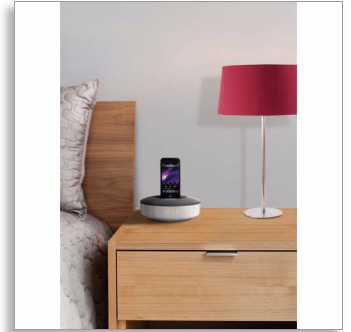

Philips docking speaker

- iPhone 5
- iPod nano 7G & iPod touch 5G

DS1155

Sound that fits your home

Compatible with iPhone 5 and the latest iPods through the Lightning connector, DS1155 docking speaker not only sounds full and rich, it also boasts clock display and soft night light, making it the perfect device on your nightstand.

Surprisingly rich sound

- Rich omni-directional sound to fill your bedroom
- Shielding technology to block mobile phone interference
- 6W RMS total output power

Advanced versatility

- Fast charging and play music via Lightning connector

Elegant and compact

- Elegant and compact design to fit on any bedside table
- 360-degree design for gorgeous look from any angle

Designed for your bedroom

- Charge your second mobile device via USB
- Soft glow night light
- Auto clock synchronization with iPod/iPhone when docked

Sound

- Output power: 6 W RMS
- Sound system: stereo
- Volume control: up/down

Charging

- USB devices: 5V

Convenience

- Clock: Digital

Dimensions

- Product dimensions (WxDxH): 177 x 177 x 100 mm
- Packaging dimensions (WxDxH): 222 x 139 x 222 mm
- Product weight: 0.88 kg
- Weight incl. Packaging: 1.08 kg