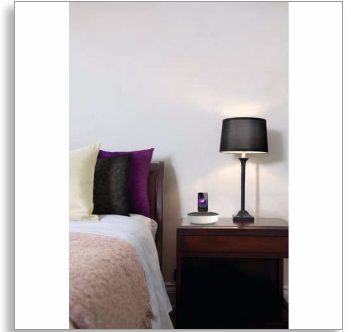

Philips  
docking speaker

for iPod/iPhone

Clock display

DS1150

## Sound that fits your home

Obsessed with sound

Delivering full and rich sound, the compact Philips DS1150/12 docking speaker automatically synchronizes with your iPhone/ iPod's clock settings. Enjoy an adjustable night light and the convenience of charging a second mobile device.

### Surprisingly rich sound

- Rich omni-directional sound to fill your bedroom
- Shielding technology to block mobile phone interference
- 4W RMS total output power

### Elegant and compact

- Elegant and compact design to fit on any bedside table
- 360-degree design for gorgeous look from any angle