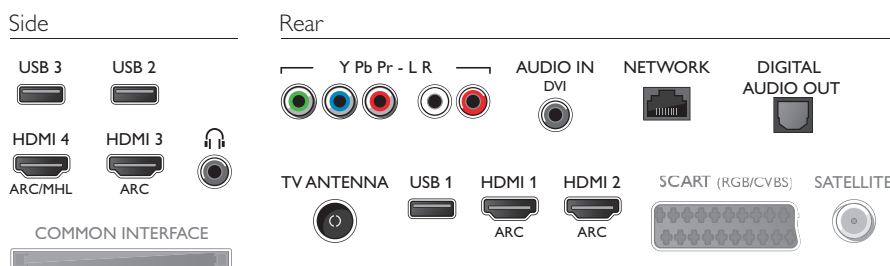

Dimensions

- Box dimensions (W x H x D): 1575 x 1011 x 250 mm
- Set dimensions (W x H x D): 1449 x 824 x 67 mm
- Set dimensions with stand (W x H x D): 1449 x 904 x 261 mm
- Product weight: 26.3 kg
- Product weight (+stand): 27.5 kg
- Weight incl. Packaging: 36.5 kg
- VESA wall mount compatible: 400 x 400 mm

Accessories

- Included accessories: Remote Control, 2 x AA Batteries, Table top stand, Power cord, Quick start guide, Legal and safety brochure

Connections

Issue date 2016-08-12

Version: 6.3.2

12 NC: 8670 001 38997
EAN: 87 18863 00981 9