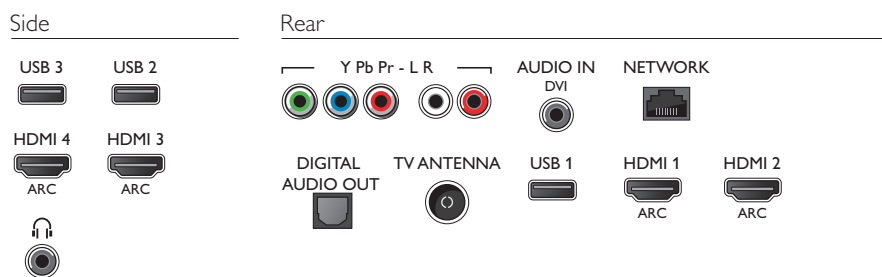

Accessories

- Included accessories: Remote Control, 2 x AAA Batteries, Tabletop swivel stand, Power cord, Quick start guide, Legal and safety brochure

Connections

Issue date 2016-09-28

Version: 6.2.1

12 NC: 8670 001 27025
EAN: 87 18863 00543 9