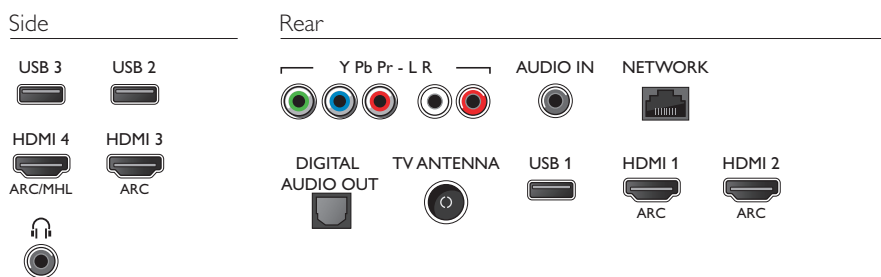

Dimensions

- Box dimensions (W x H x D): 1207 x 758 x 165 mm
- Set dimensions (W x H x D): 1099 x 646 x 89 mm
- Set dimensions with stand (W x H x D): 1099 x 697 x 259 mm
- Product weight: 10.8 kg
- Product weight (+stand): 11.1 kg
- Weight incl. Packaging: 14.7 kg
- Compatible wall mount: 400 x 200mm
- VESA wall mount compatible: 400 x 200 mm

Accessories

- Included accessories: Remote Control, 2 x AAA Batteries, Table top stand, Power cord, Quick start guide, Legal and safety brochure

Android

- OS: Android™ 5.1 (Lollipop)
- Pre-installed apps: Google Play Movies*, Google Play Music*, Google search, YouTube
- Memory size: 8GB, extendable via USB storage

Processing

- Processing Power: Quad Core

Smart TV Features

- User Interaction: MultiRoom Client and Server, SimplyShare
- Interactive TV: HbbTV
- Program: Pause TV, USB Recording*
- SmartTV apps*: Online Video Stores, Open

- Internet Browser, Social TV, TV on Demand, Youtube
- Ease of Installation: Auto detect Philips devices, Device connection wizard, Network installation wizard, Settings assistant wizard
- Ease of Use: One-stop Smart Menu button, Onscreen Usermanual
- Firmware upgradeable: Firmware auto upgrade wizard, Firmware upgradeable via USB, Online firmware upgrade
- Screen Format Adjustments: Basic - Fill Screen, Fit to Screen, Advance - Shift, Zoom, Stretch
- Philips TV Remote app*: Apps, Channels, Control, NowOnTV, TV Guide, Video On Demand

Connections

Issue date 2016-08-12

Version: 7.0.1

12 NC: 8670 001 38983
EAN: 87 18863 00968 0

© 2016 Koninklijke Philips N.V.
All Rights reserved.

Specifications are subject to change without notice.
Trademarks are the property of Koninklijke Philips N.V.
or their respective owners.

www.philips.com