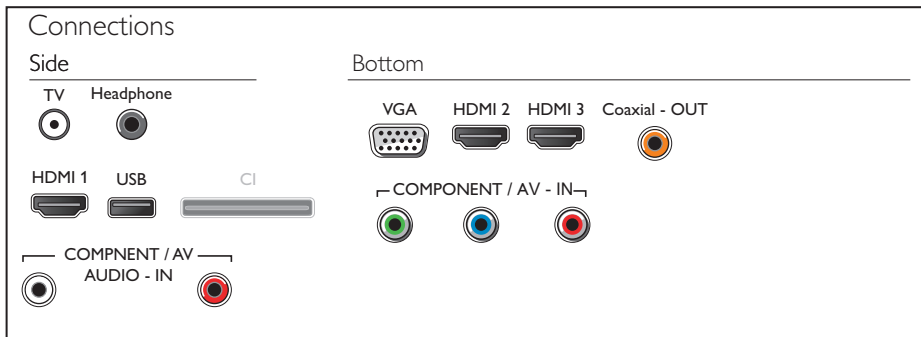

Sound

- Output power (RMS): 16W
- Sound Enhancement: Incredible Surround

Connectivity

- Number of HDMI connections: 3
- Number of component in (YPbPr): 1
- Number of USBs: 1
- Other connections: Antenna IEC75, Headphone out, Digital audio out (coaxial), Audio in (VGA/DVI), PC-In VGA
- EasyLink (HDMI-CEC): System standby, One touch play
- HDMI features: Audio Return Channel

Supported Display Resolution

- Computer inputs: up to 1920x1080 @ 60Hz
- Video inputs: 24, 25, 30, 50, 60 Hz, up to

1920x1080p

Multimedia Applications

- Video Playback Formats: H264/MPEG-4 AVC, MPEG-2, MPEG-4
- Subtitles Formats Support: .AAS, .SRT
- Music Playback Formats: MP3, AAC, MPEG1 L1/2
- Picture Playback Formats: JPEG, BMP, PNG

Tuner/Reception/Transmission

- Analog TV: NTSC, PAL, SECAM
- Digital TV: DVB-T/T2
- TV Program guide*: 8 day Electronic Program Guide

Power

- Mains power: AC 110 - 240 V 50/60Hz
- Standby power consumption: < 0.5 W

Dimensions

- Set dimensions (W x H x D): 968 x 565 x 77 mm
- Set dimensions with stand (W x H x D): 968 x 614 x 219 mm
- Product weight: 7.8 kg
- Product weight (+stand): 8.0 kg
- Weight incl. Packaging: 10.0 kg
- VESA wall mount compatible: 200 x 300 mm

Accessories

- Included accessories: Remote Control, Power cord, Quick start guide, Table top stand, 2 x AAA Batteries

Issue date 2016-08-15

Version: 7.0.1

12 NC: 8670 001 33631
EAN: 87 18863 00681 8

© 2016 Koninklijke Philips N.V.
All Rights reserved.

Specifications are subject to change without notice.
Trademarks are the property of Koninklijke Philips N.V.
or their respective owners.

www.philips.com

* EPG and actual visibility (up to 8 days) is country and operator dependent.

* The TV supports DVB reception for 'Free to air' broadcast. Specific DVB operators may not be supported. An up to date list can be found in the FAQ section of the Philips support website. For some operators Conditional Access and subscription are required. Contact your operator for more information.

* USB recording for digital channels only, recordings may be limited by broadcast copy protection (CI+). Country and channel restrictions may apply.