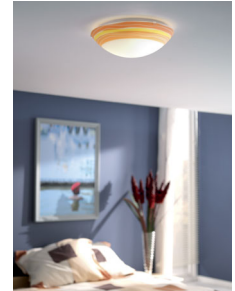

## Express your style with light

Let the soft light filter through the sandblasted glass shade, while the colorful, trippy patterns of the lamp's body entertain your eyes for a delightful ambience. Pick from blue, gray and orange for ceiling or suspension models.

### Premium quality

- Premium, sand-blasted glass for reduced glare