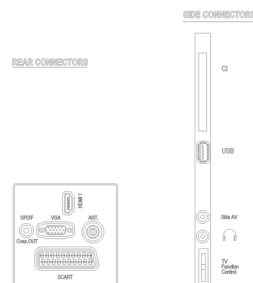

Healthcare

- Control: Multi remote control
- Convenience: Headphone out

Multimedia Applications

- Multimedia connections: USB
- Video Playback Formats: H264/MPEG-4 AVC, MPEG-1, MPEG-2, MPEG-4, Containers: AVI, MKV
- Music Playback Formats: MP3
- Picture Playback Formats: JPEG

Power

- Mains power: AC 220-240 V; 50-60 Hz
- EU Energy Label power: 30 W
- Energy Label Class: A
- Annual energy consumption: 43 kW ·h
- Standby power consumption: < 0.3 W
- Ambient temperature: 5°C to 35°C
- Off mode power consumption: < 0.3 W
- Power Saving Features: Eco mode, Picture mute (for radio)

Dimensions

- Set dimensions (W x H x D): 628 x 384 x 36.8 mm
- Set dimensions with stand (W x H x D): 628 x 427 x 203 mm
- Box dimensions (W x H x D): 789 x 466 x 145 mm
- Product weight: 4.5 kg
- Product weight (+stand): 5 kg

- Weight incl. Packaging: 7 kg
- VESA wall mount compatible: 200 x 100 mm

Accessories

- Included accessories: Remote Control, Batteries for remote control, Power cord, Tabletop stand, Warranty Leaflet, Legal and safety brochure
- Optional accessories: Set up remote 22AV8573/00

Issue date 2013-06-23

Version: 9.1.9

12 NC: 8670 001 01789
EAN: 87 12581 68307 8

© 2013 Koninklijke Philips N.V.
All Rights reserved.

Specifications are subject to change without notice.
Trademarks are the property of Koninklijke Philips N.V.
or their respective owners.

www.philips.com