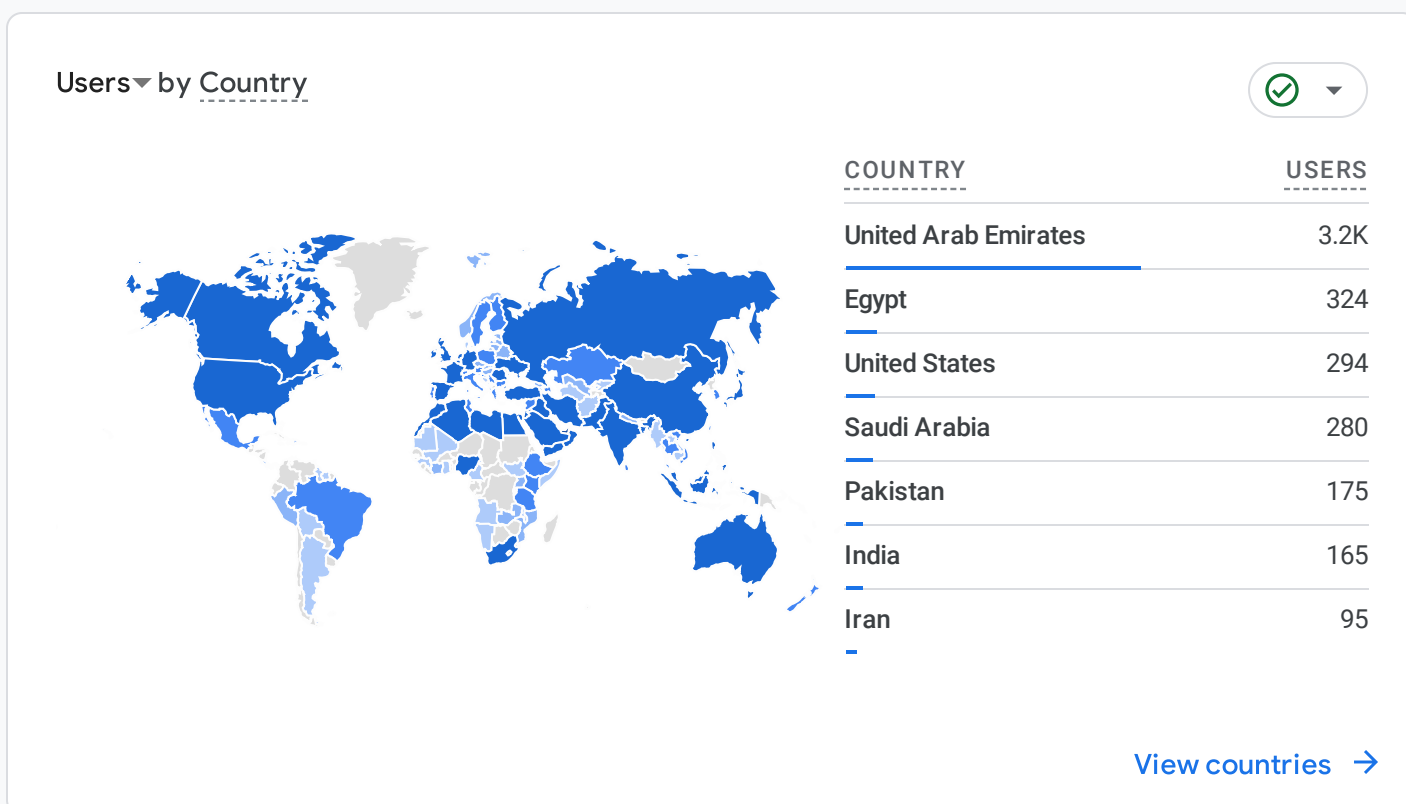

All Users [Add comparison](#)

Custom Dec 1 - Dec 31, 2023

Reports snapshot

WHERE DO YOUR NEW USERS COME FROM?

WHAT ARE YOUR TOP CAMPAIGNS?

HOW ARE ACTIVE USERS TRENDING?

HOW WELL DO YOU RETAIN YOUR USERS?

WHICH PAGES AND SCREENS GET THE MOST VIEWS?