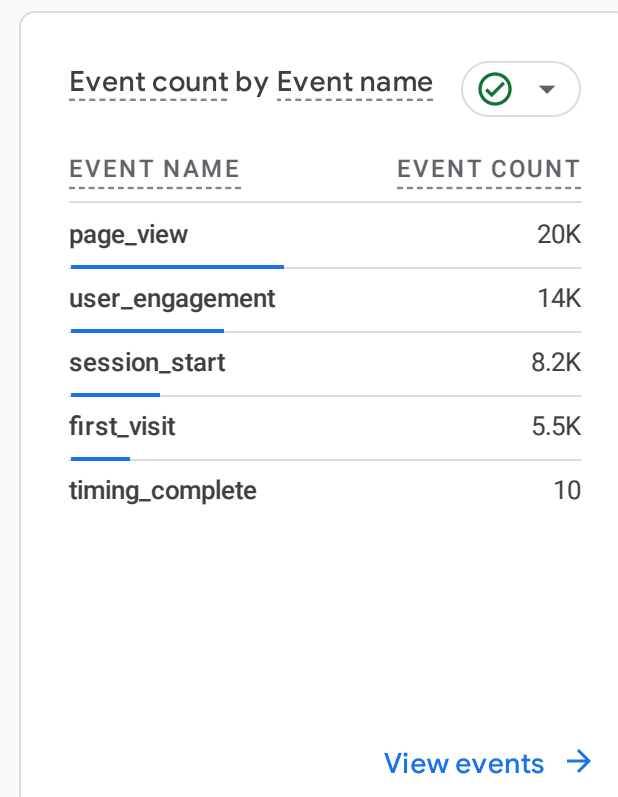

All Users [Add comparison](#)

Custom Dec 1 - Dec 31, 2023

Reports snapshot

WHERE DO YOUR NEW USERS COME FROM?

WHAT ARE YOUR TOP CAMPAIGNS?

HOW ARE ACTIVE USERS TRENDING?

HOW WELL DO YOU RETAIN YOUR USERS?

WHICH PAGES AND SCREENS GET THE MOST VIEWS?

WHAT ARE YOUR TOP EVENTS?

WHAT ARE YOUR TOP CONVERSIONS?

WHAT ARE YOUR TOP SELLING PRODUCTS?

HOW DOES ACTIVITY ON YOUR PLATFORMS COMPARE?