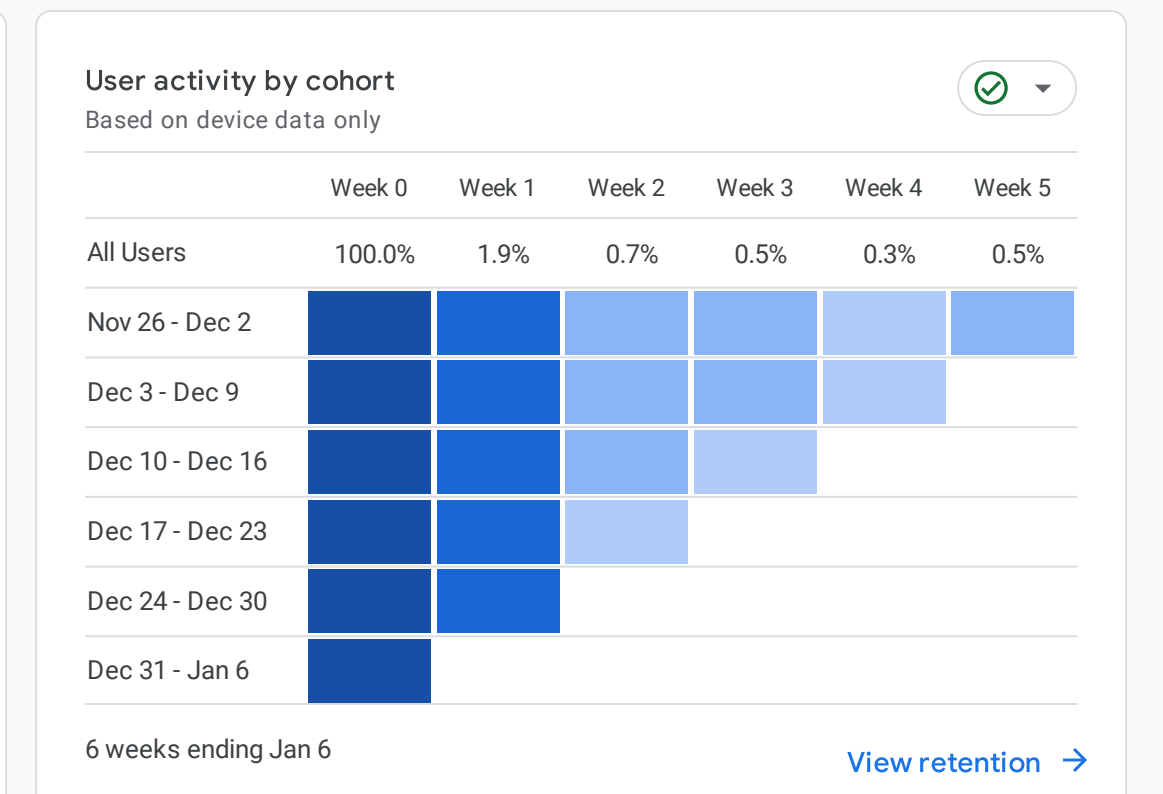

All Users [Add comparison](#)

Custom Dec 1 - Dec 31, 2023

Reports snapshot

WHERE DO YOUR NEW USERS COME FROM?

WHAT ARE YOUR TOP CAMPAIGNS?

HOW ARE ACTIVE USERS TRENDING?

HOW WELL DO YOU RETAIN YOUR USERS?

WHICH PAGES AND SCREENS GET THE MOST VIEWS?

WHAT ARE YOUR TOP EVENTS?

WHAT ARE YOUR TOP CONVERSIONS?

WHAT ARE YOUR TOP SELLING PRODUCTS?

HOW DOES ACTIVITY ON YOUR PLATFORMS COMPARE?