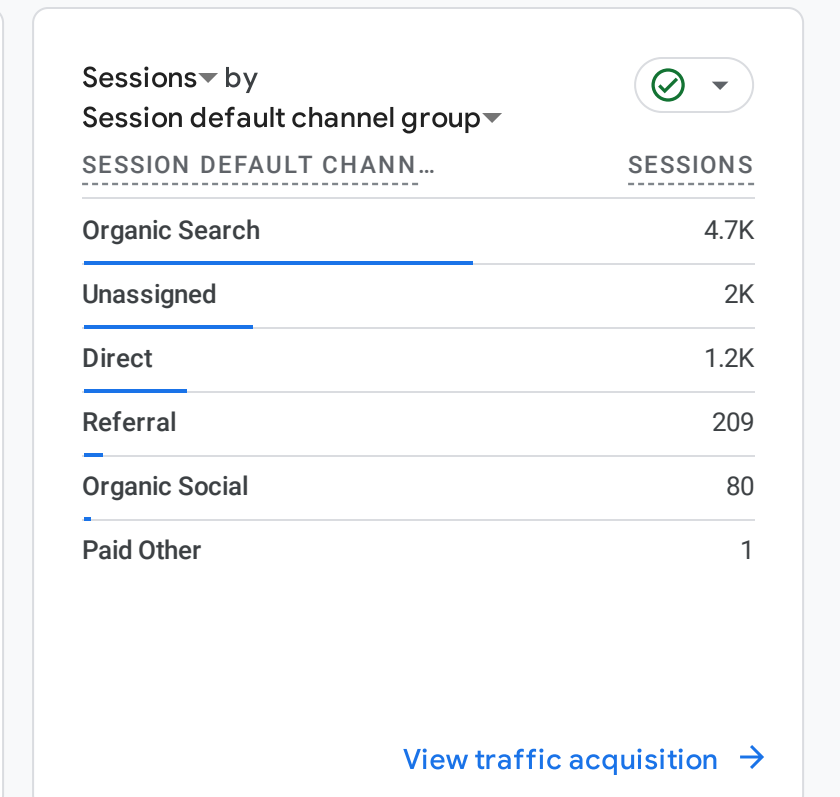

All Users [Add comparison](#)

Custom Dec 1 - Dec 31, 2023

Reports snapshot

WHERE DO YOUR NEW USERS COME FROM?

WHAT ARE YOUR TOP CAMPAIGNS?

HOW ARE ACTIVE USERS TRENDING?

HOW WELL DO YOU RETAIN YOUR USERS?

WHICH PAGES AND SCREENS GET THE MOST VIEWS?

WHAT ARE YOUR TOP EVENTS?

WHAT ARE YOUR TOP CONVERSIONS?

WHAT ARE YOUR TOP SELLING PRODUCTS?

HOW DOES ACTIVITY ON YOUR PLATFORMS COMPARE?