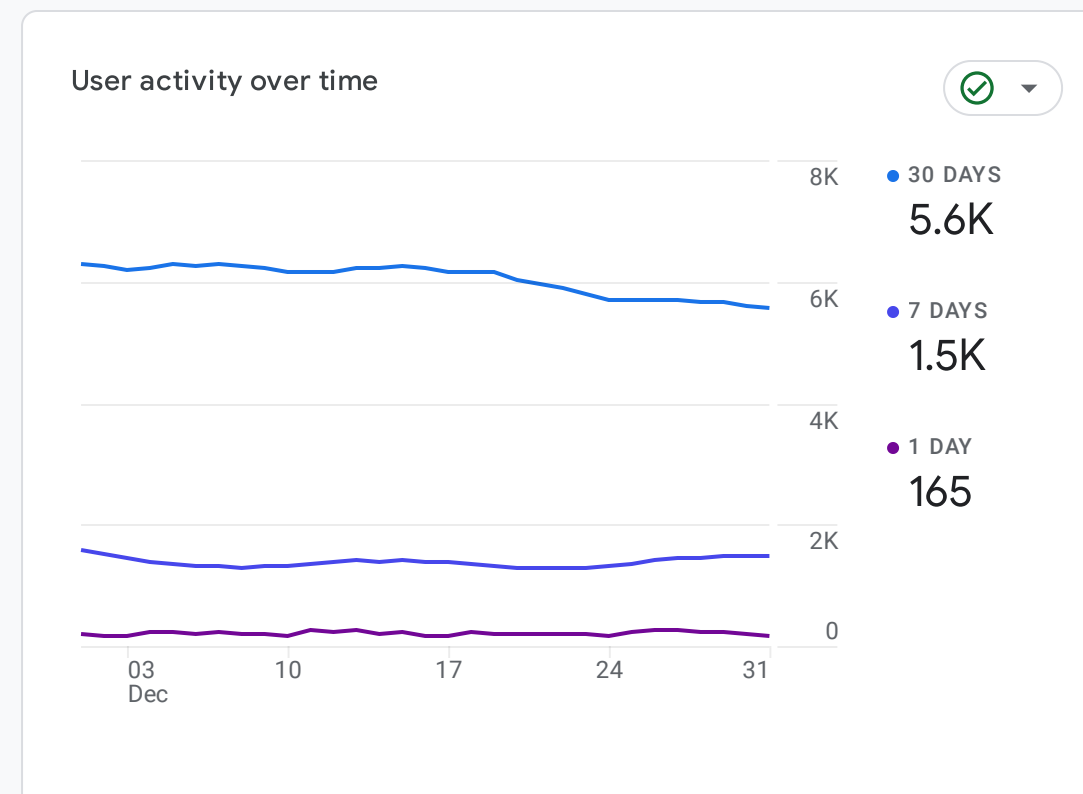

All Users [Add comparison](#)

Custom Dec 1 - Dec 31, 2023

Reports snapshot

WHERE DO YOUR NEW USERS COME FROM?

WHAT ARE YOUR TOP CAMPAIGNS?

HOW ARE ACTIVE USERS TRENDING?

HOW WELL DO YOU RETAIN YOUR USERS?

WHICH PAGES AND SCREENS GET THE MOST VIEWS?

WHAT ARE YOUR TOP EVENTS?

WHAT ARE YOUR TOP CONVERSIONS?

WHAT ARE YOUR TOP SELLING PRODUCTS?

HOW DOES ACTIVITY ON YOUR PLATFORMS COMPARE?