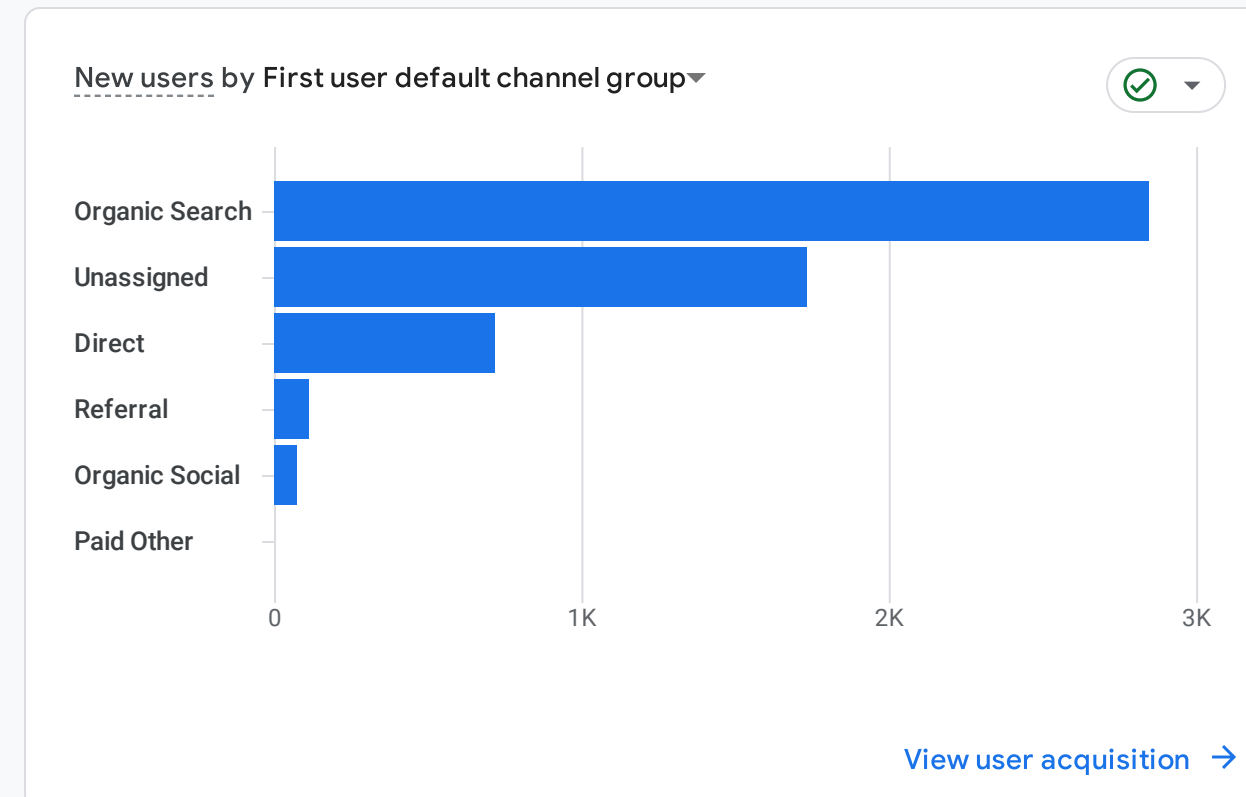

All Users [Add comparison](#)

Custom Dec 1 - Dec 31, 2023

Reports snapshot

WHERE DO YOUR NEW USERS COME FROM?

WHAT ARE YOUR TOP CAMPAIGNS?

HOW ARE ACTIVE USERS TRENDING?

HOW WELL DO YOU RETAIN YOUR USERS?

WHICH PAGES AND SCREENS GET THE MOST VIEWS?

WHAT ARE YOUR TOP EVENTS?

WHAT ARE YOUR TOP CONVERSIONS?

WHAT ARE YOUR TOP SELLING PRODUCTS?

HOW DOES ACTIVITY ON YOUR PLATFORMS COMPARE?