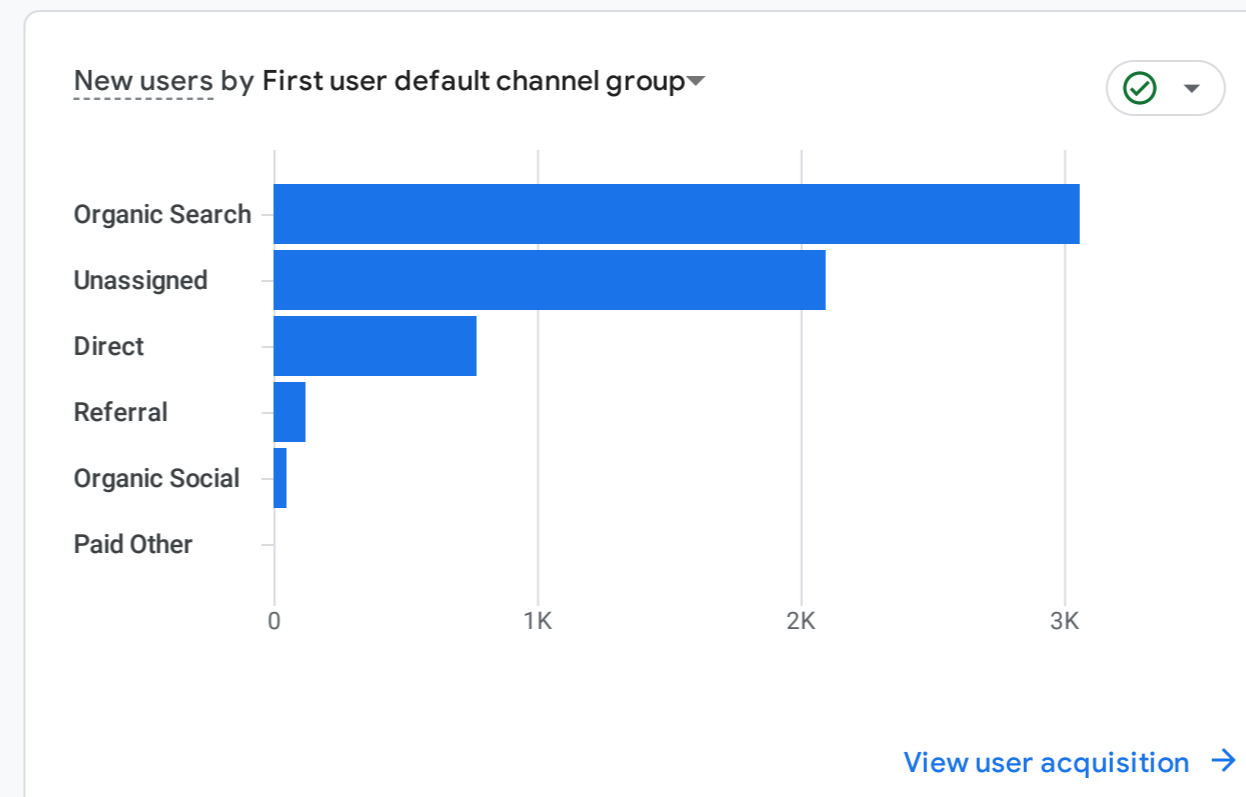

All Users Add comparison

Custom Nov 1 - Nov 30, 2023

Reports snapshot

WHERE DO YOUR NEW USERS COME FROM?

WHAT ARE YOUR TOP CAMPAIGNS?

HOW ARE ACTIVE USERS TRENDING?

HOW WELL DO YOU RETAIN YOUR USERS?

WHICH PAGES AND SCREENS GET THE MOST VIEWS?

WHAT ARE YOUR TOP EVENTS?

WHAT ARE YOUR TOP CONVERSIONS?

WHAT ARE YOUR TOP SELLING PRODUCTS?

HOW DOES ACTIVITY ON YOUR PLATFORMS COMPARE?