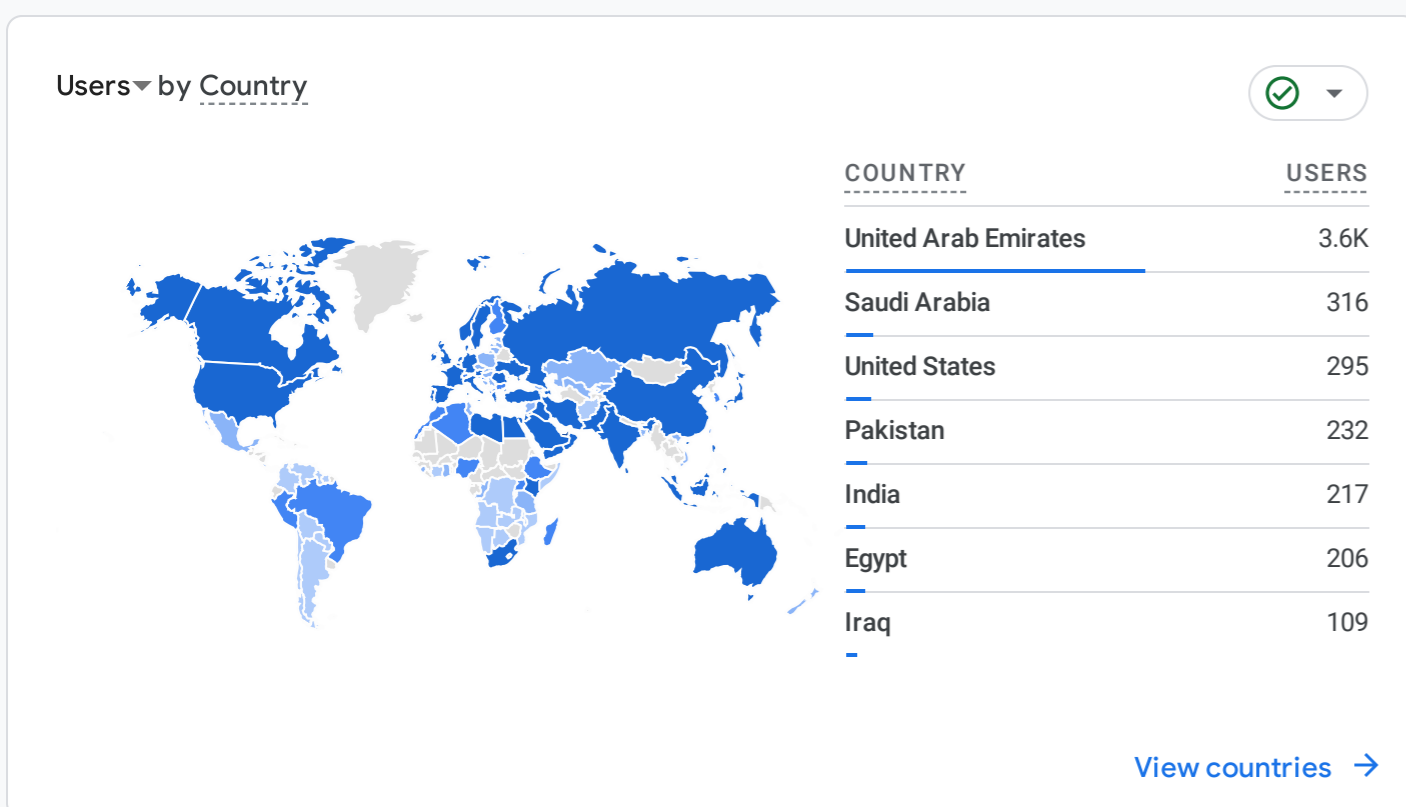

All Users Add comparison

Custom Nov 1 - Nov 30, 2023

Reports snapshot

WHERE DO YOUR NEW USERS COME FROM?

WHAT ARE YOUR TOP CAMPAIGNS?

HOW ARE ACTIVE USERS TRENDING?

HOW WELL DO YOU RETAIN YOUR USERS?

WHICH PAGES AND SCREENS GET THE MOST VIEWS?