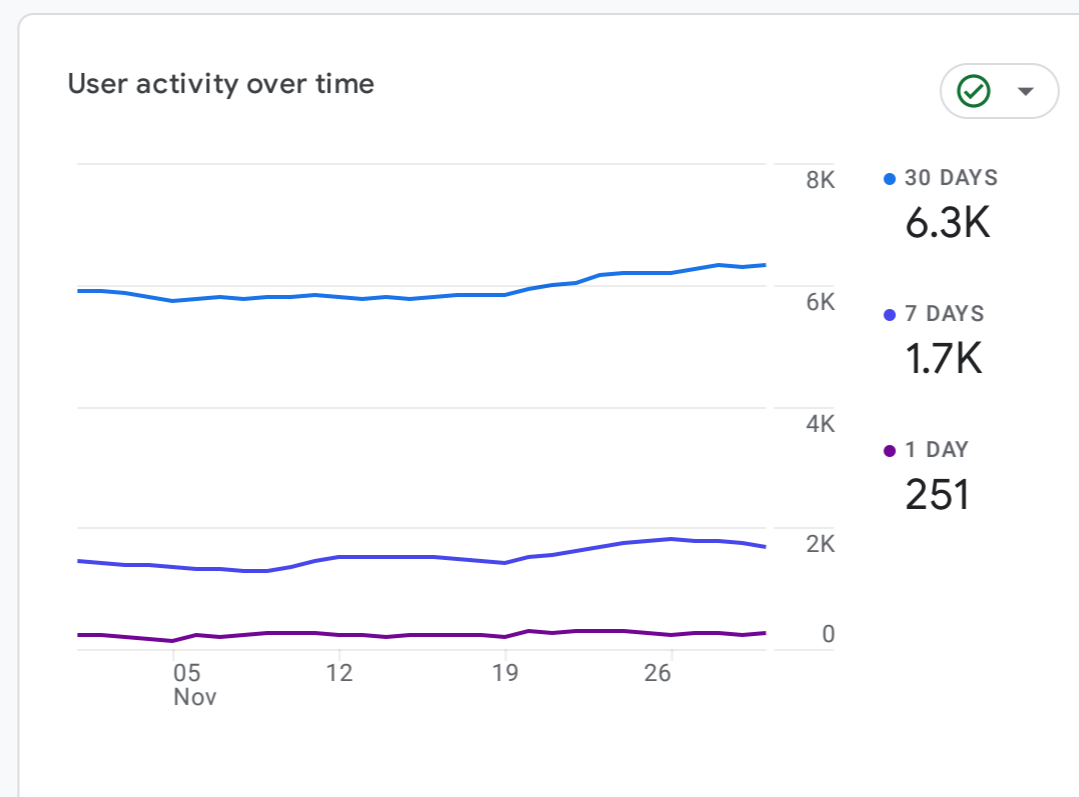

All Users Add comparison

Custom Nov 1 - Nov 30, 2023

Reports snapshot

WHERE DO YOUR NEW USERS COME FROM?

WHAT ARE YOUR TOP CAMPAIGNS?

HOW ARE ACTIVE USERS TRENDING?

HOW WELL DO YOU RETAIN YOUR USERS?

WHICH PAGES AND SCREENS GET THE MOST VIEWS?

WHAT ARE YOUR TOP EVENTS?

WHAT ARE YOUR TOP CONVERSIONS?

WHAT ARE YOUR TOP SELLING PRODUCTS?

HOW DOES ACTIVITY ON YOUR PLATFORMS COMPARE?