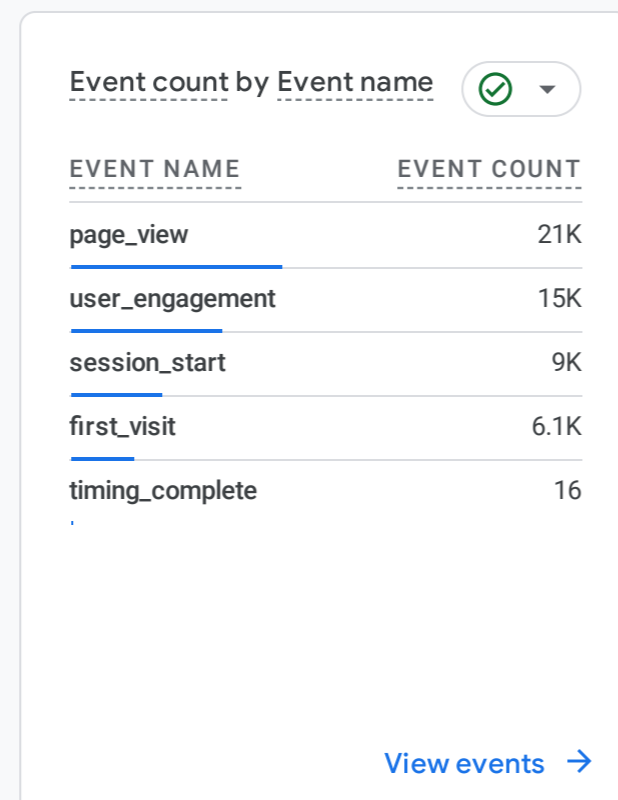

All Users Add comparison

Custom Nov 1 - Nov 30, 2023

Reports snapshot

WHERE DO YOUR NEW USERS COME FROM?

WHAT ARE YOUR TOP CAMPAIGNS?

HOW ARE ACTIVE USERS TRENDING?

HOW WELL DO YOU RETAIN YOUR USERS?

WHICH PAGES AND SCREENS GET THE MOST VIEWS?

WHAT ARE YOUR TOP EVENTS?

WHAT ARE YOUR TOP CONVERSIONS?

WHAT ARE YOUR TOP SELLING PRODUCTS?

HOW DOES ACTIVITY ON YOUR PLATFORMS COMPARE?