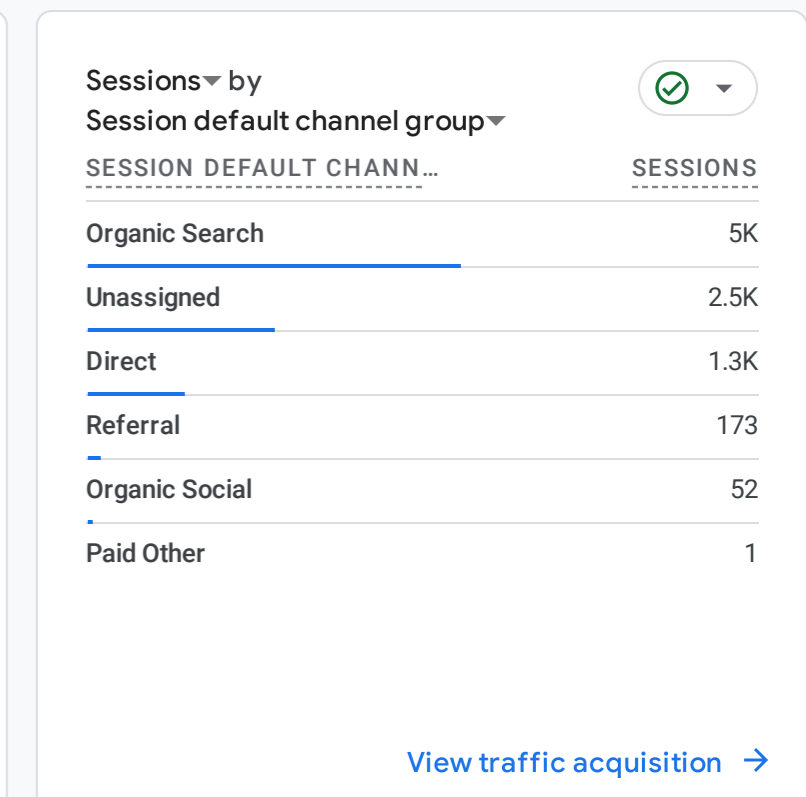

All Users Add comparison

Custom Nov 1 - Nov 30, 2023

Reports snapshot

WHERE DO YOUR NEW USERS COME FROM?

WHAT ARE YOUR TOP CAMPAIGNS?

HOW ARE ACTIVE USERS TRENDING?

HOW WELL DO YOU RETAIN YOUR USERS?

WHICH PAGES AND SCREENS GET THE MOST VIEWS?

WHAT ARE YOUR TOP EVENTS?

WHAT ARE YOUR TOP CONVERSIONS?

WHAT ARE YOUR TOP SELLING PRODUCTS?

HOW DOES ACTIVITY ON YOUR PLATFORMS COMPARE?