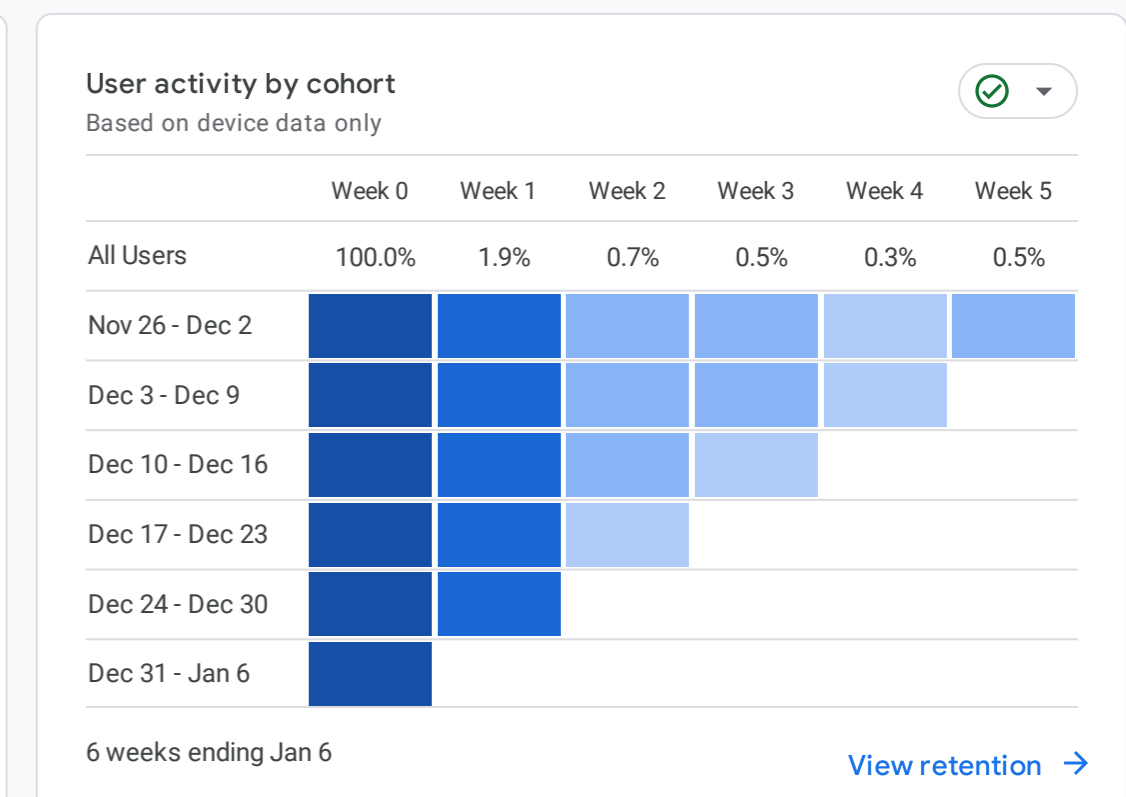

All Users Add comparison

Custom Nov 1 - Nov 30, 2023

Reports snapshot

WHERE DO YOUR NEW USERS COME FROM?

WHAT ARE YOUR TOP CAMPAIGNS?

HOW ARE ACTIVE USERS TRENDING?

HOW WELL DO YOU RETAIN YOUR USERS?

WHICH PAGES AND SCREENS GET THE MOST VIEWS?

WHAT ARE YOUR TOP EVENTS?

WHAT ARE YOUR TOP CONVERSIONS?

WHAT ARE YOUR TOP SELLING PRODUCTS?

HOW DOES ACTIVITY ON YOUR PLATFORMS COMPARE?