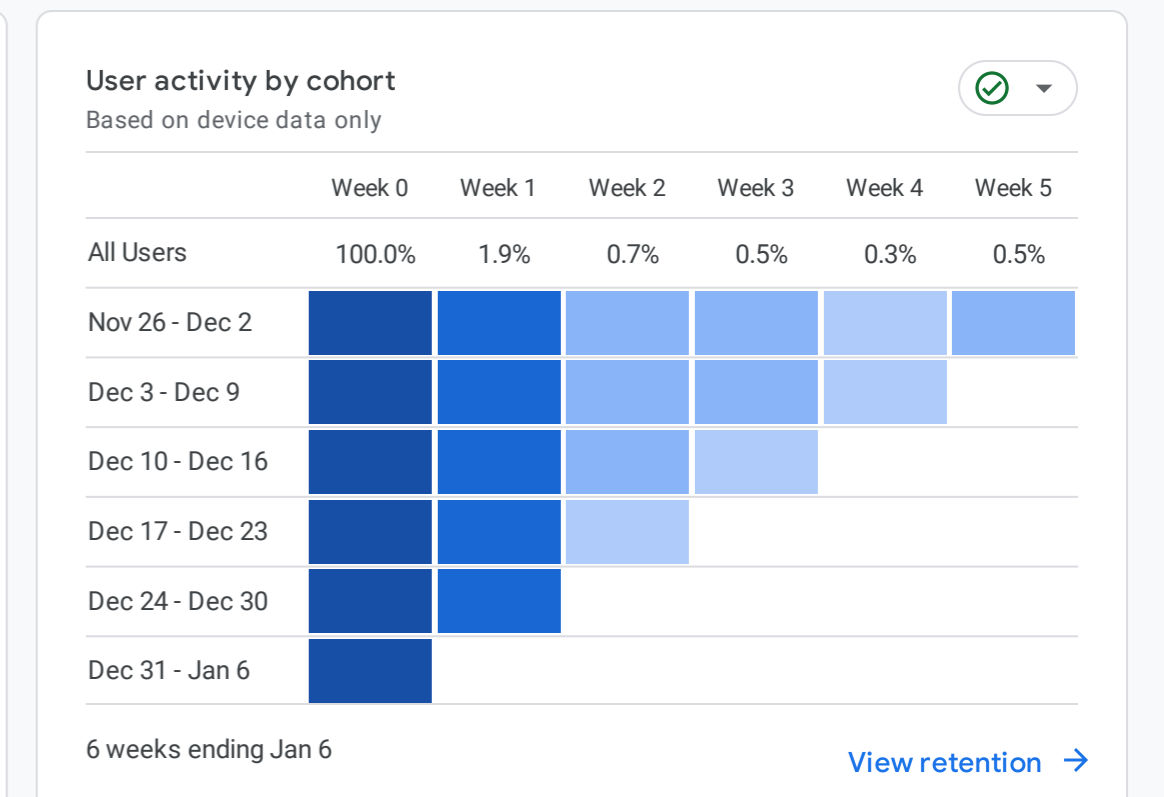

All Users Add comparison

Custom Oct 1 - Oct 31, 2023

Reports snapshot

WHERE DO YOUR NEW USERS COME FROM?

WHAT ARE YOUR TOP CAMPAIGNS?

HOW ARE ACTIVE USERS TRENDING?

HOW WELL DO YOU RETAIN YOUR USERS?

WHICH PAGES AND SCREENS GET THE MOST VIEWS?

WHAT ARE YOUR TOP EVENTS?

WHAT ARE YOUR TOP CONVERSIONS?

WHAT ARE YOUR TOP SELLING PRODUCTS?

HOW DOES ACTIVITY ON YOUR PLATFORMS COMPARE?