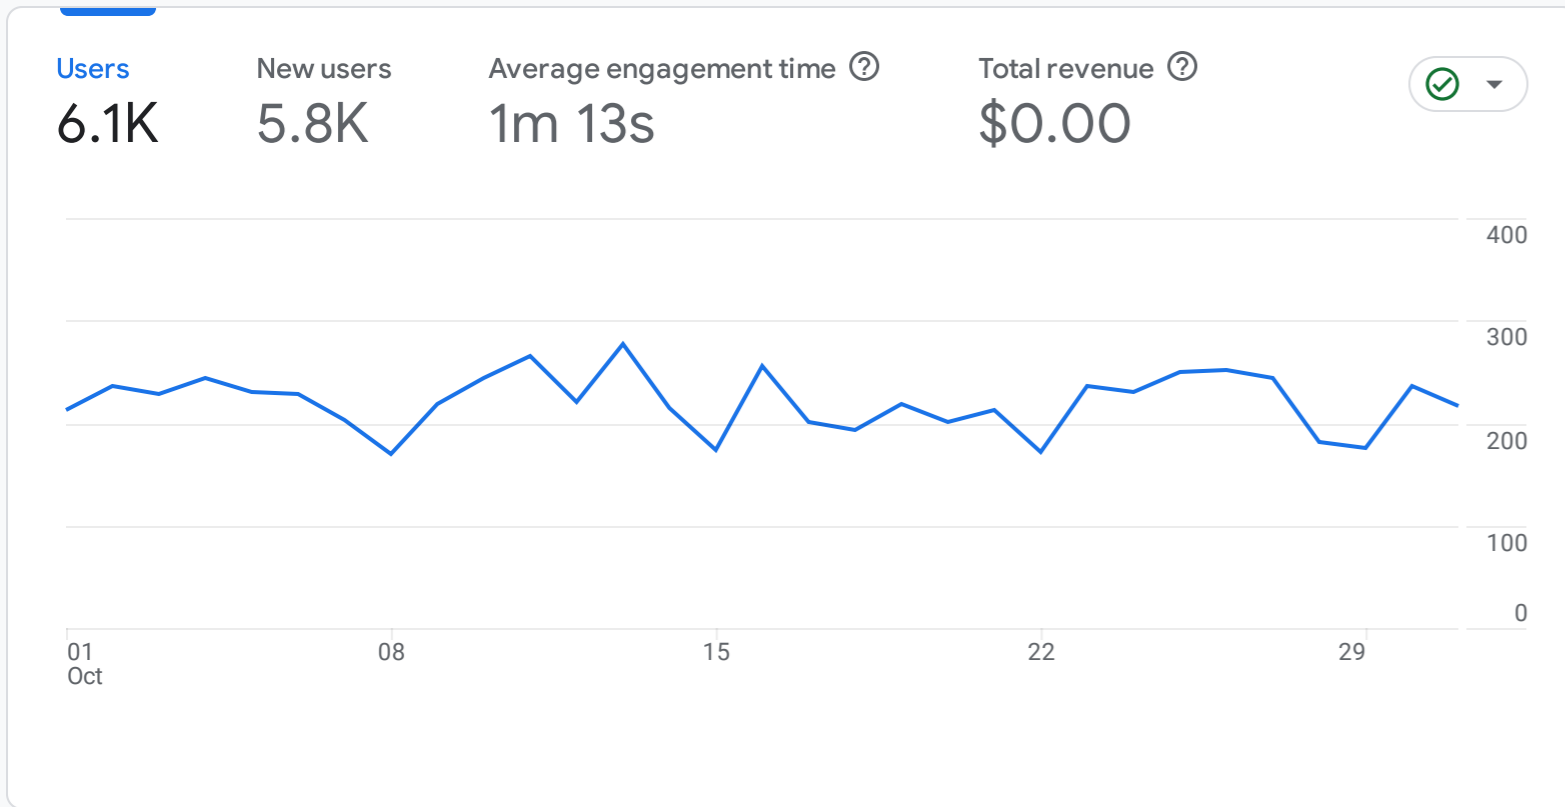

All Users Add comparison

Custom Oct 1 - Oct 31, 2023

Reports snapshot

WHERE DO YOUR NEW USERS COME FROM?

WHAT ARE YOUR TOP CAMPAIGNS?

HOW ARE ACTIVE USERS TRENDING?

HOW WELL DO YOU RETAIN YOUR USERS?

WHICH PAGES AND SCREENS GET THE MOST VIEWS?

WHAT ARE YOUR TOP EVENTS?

WHAT ARE YOUR TOP CONVERSIONS?

WHAT ARE YOUR TOP SELLING PRODUCTS?

HOW DOES ACTIVITY ON YOUR PLATFORMS COMPARE?