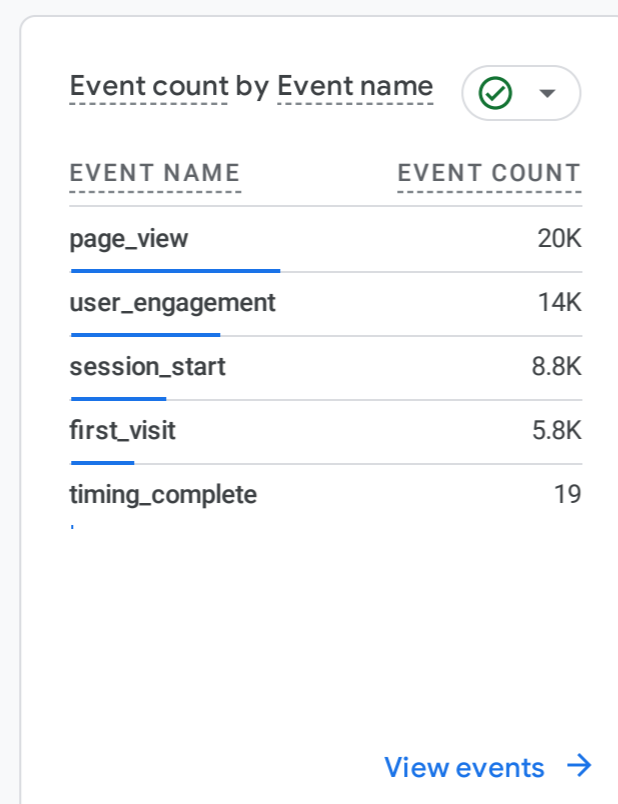

All Users Add comparison

Custom Oct 1 - Oct 31, 2023

Reports snapshot

WHERE DO YOUR NEW USERS COME FROM?

WHAT ARE YOUR TOP CAMPAIGNS?

HOW ARE ACTIVE USERS TRENDING?

HOW WELL DO YOU RETAIN YOUR USERS?

WHICH PAGES AND SCREENS GET THE MOST VIEWS?

WHAT ARE YOUR TOP EVENTS?

WHAT ARE YOUR TOP CONVERSIONS?

WHAT ARE YOUR TOP SELLING PRODUCTS?

HOW DOES ACTIVITY ON YOUR PLATFORMS COMPARE?