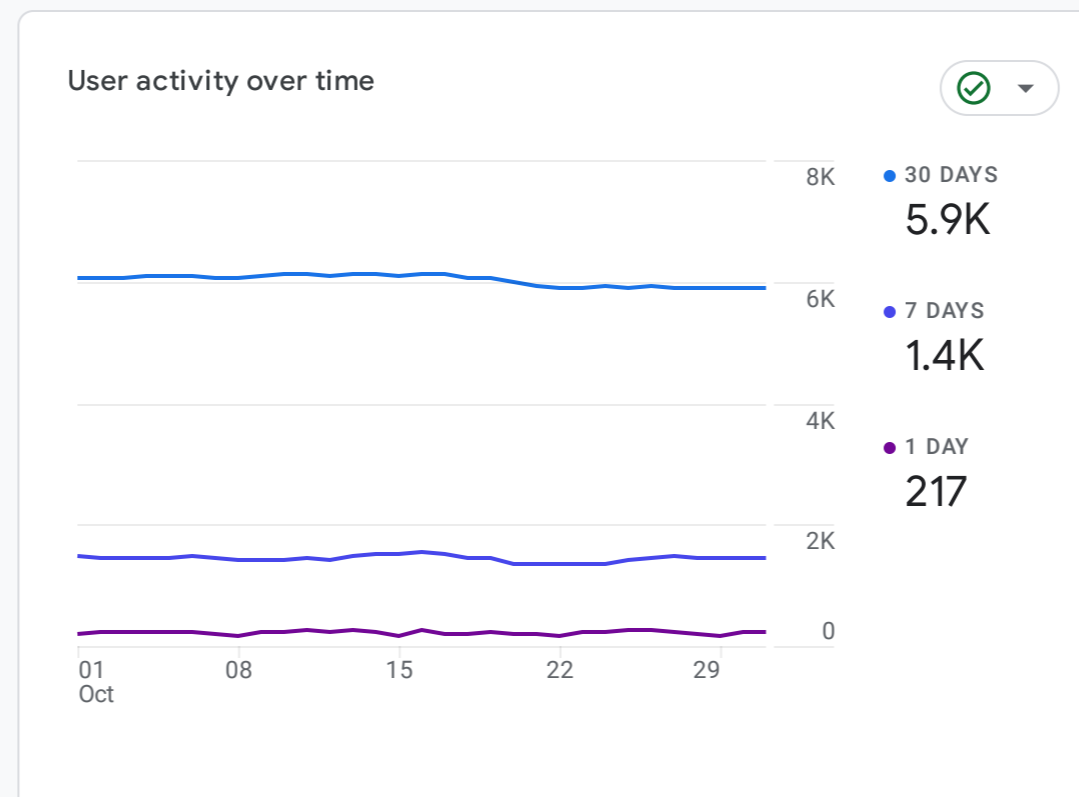

All Users Add comparison

Custom Oct 1 - Oct 31, 2023

Reports snapshot

WHERE DO YOUR NEW USERS COME FROM?

WHAT ARE YOUR TOP CAMPAIGNS?

HOW ARE ACTIVE USERS TRENDING?

HOW WELL DO YOU RETAIN YOUR USERS?

WHICH PAGES AND SCREENS GET THE MOST VIEWS?