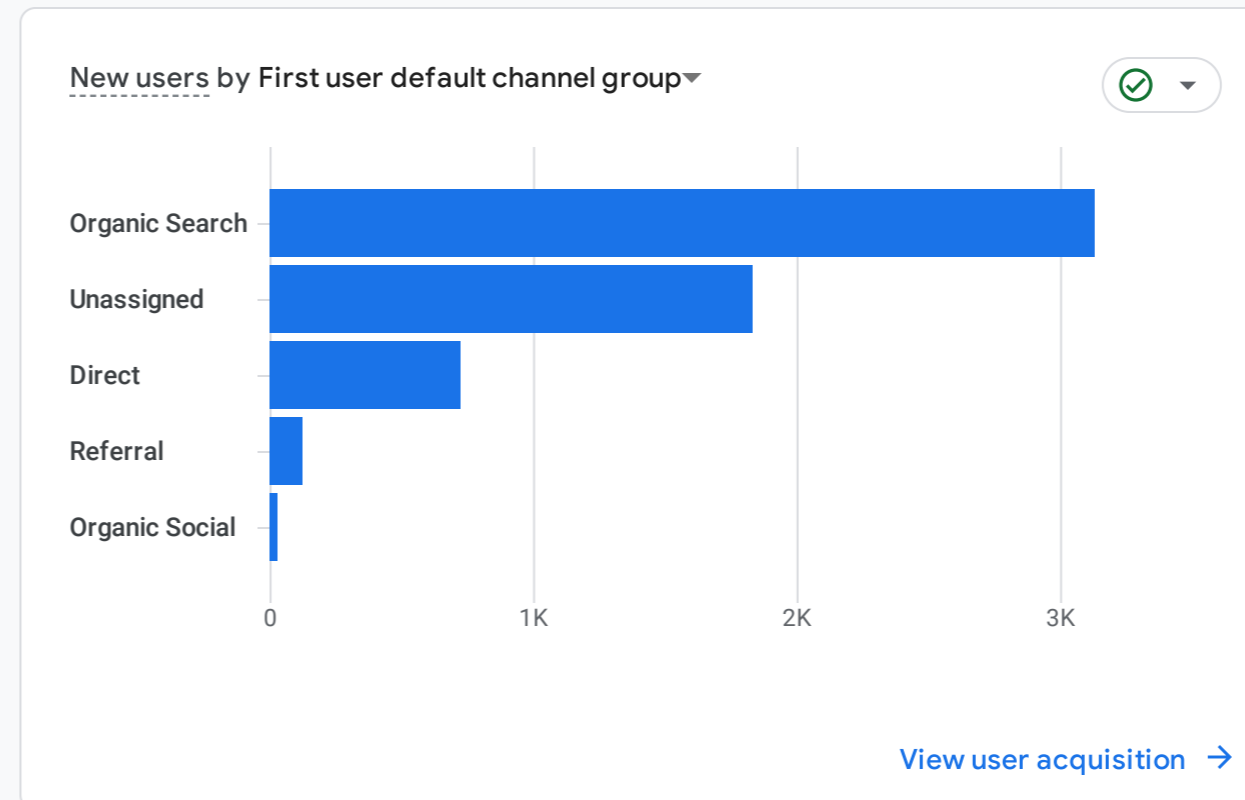

All Users Add comparison

Custom Oct 1 - Oct 31, 2023

Reports snapshot

WHERE DO YOUR NEW USERS COME FROM?

WHAT ARE YOUR TOP CAMPAIGNS?

HOW ARE ACTIVE USERS TRENDING?

HOW WELL DO YOU RETAIN YOUR USERS?

WHICH PAGES AND SCREENS GET THE MOST VIEWS?

WHAT ARE YOUR TOP EVENTS?

WHAT ARE YOUR TOP CONVERSIONS?

WHAT ARE YOUR TOP SELLING PRODUCTS?

HOW DOES ACTIVITY ON YOUR PLATFORMS COMPARE?