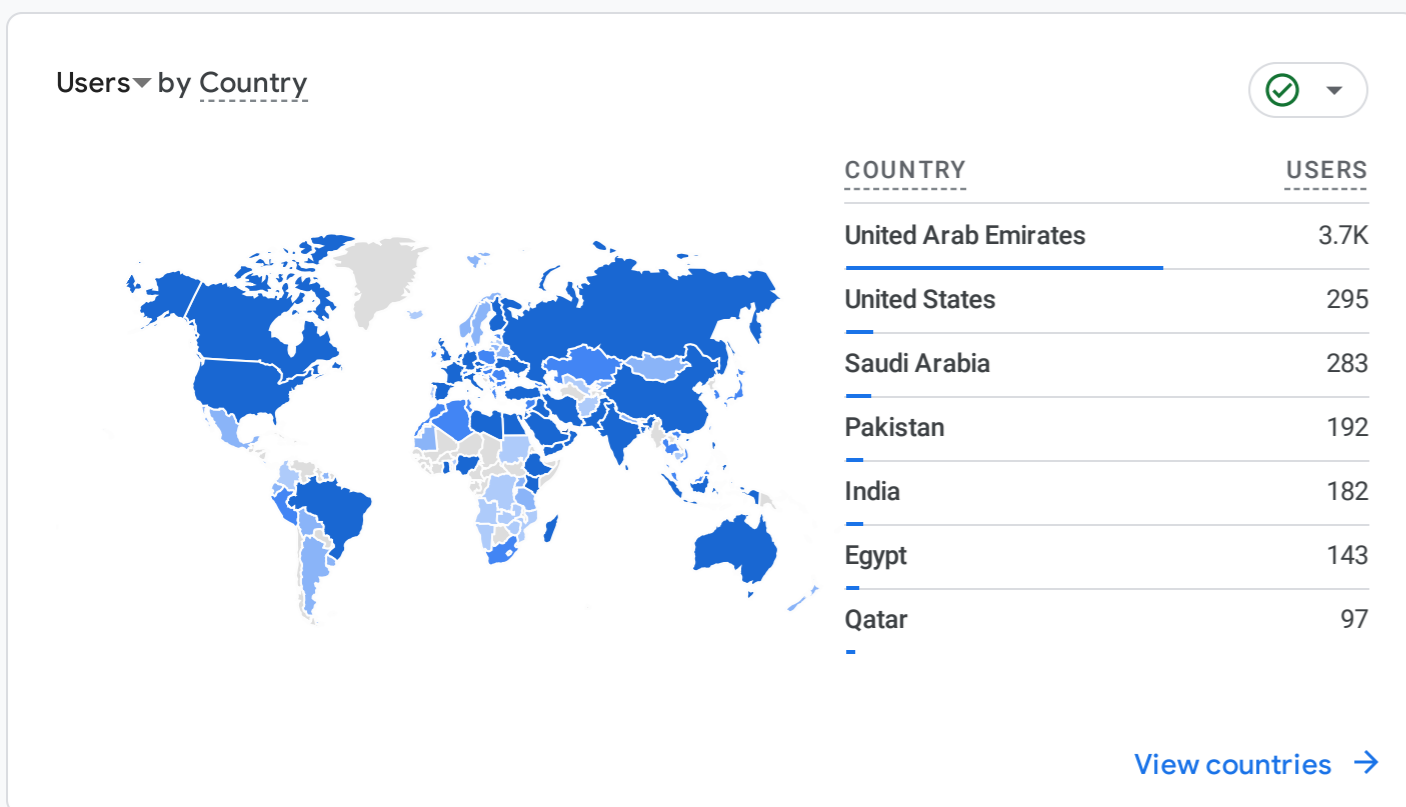

All Users Add comparison

Custom Oct 1 - Oct 31, 2023

Reports snapshot

WHERE DO YOUR NEW USERS COME FROM?

WHAT ARE YOUR TOP CAMPAIGNS?

HOW ARE ACTIVE USERS TRENDING?

HOW WELL DO YOU RETAIN YOUR USERS?

WHICH PAGES AND SCREENS GET THE MOST VIEWS?