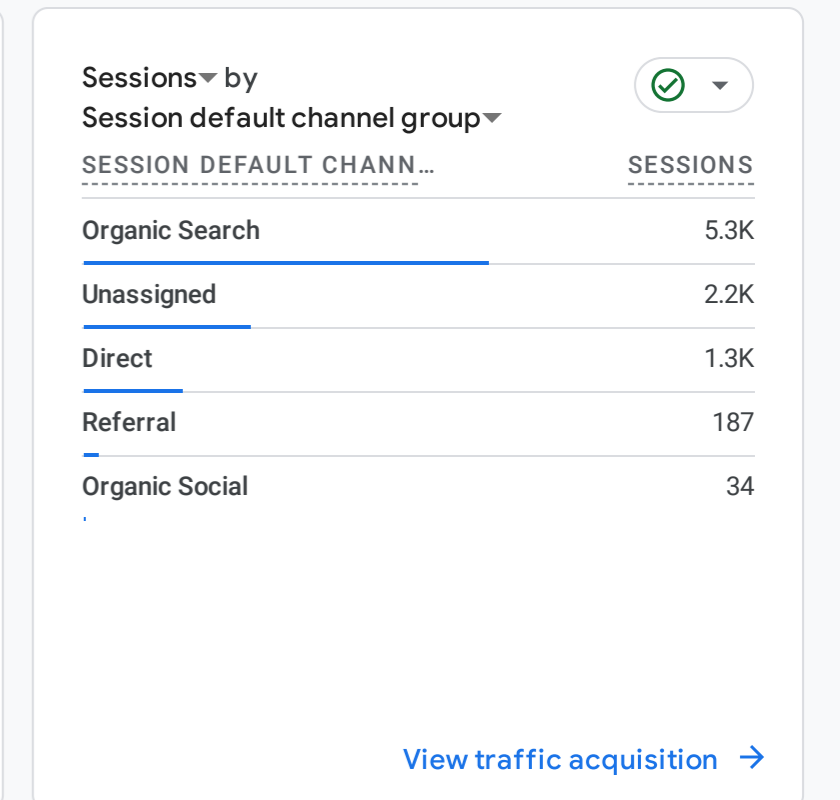

All Users Add comparison

Custom Oct 1 - Oct 31, 2023

Reports snapshot

WHERE DO YOUR NEW USERS COME FROM?

WHAT ARE YOUR TOP CAMPAIGNS?

HOW ARE ACTIVE USERS TRENDING?

HOW WELL DO YOU RETAIN YOUR USERS?

WHICH PAGES AND SCREENS GET THE MOST VIEWS?

WHAT ARE YOUR TOP EVENTS?

WHAT ARE YOUR TOP CONVERSIONS?

WHAT ARE YOUR TOP SELLING PRODUCTS?

HOW DOES ACTIVITY ON YOUR PLATFORMS COMPARE?