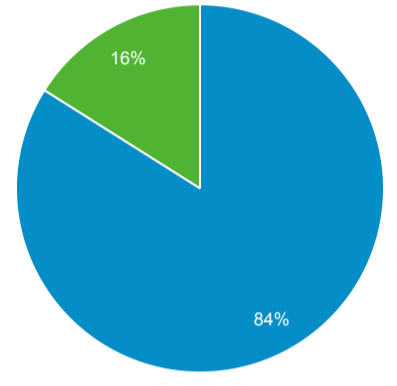

Users 5,271	New Users 4,994	Sessions 7,412	Number of Sessions per User 1.41
Pageviews 35,030	Pages / Session 4.73	Avg. Session Duration 00:02:17	Bounce Rate 0.80%

■ New Visitor ■ Returning Visitor