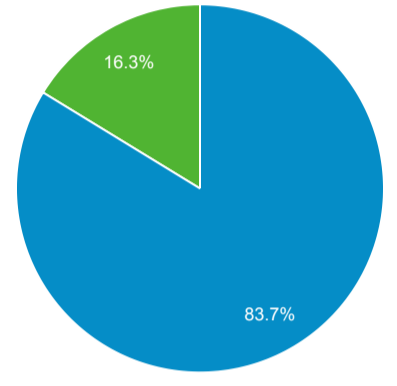

Audience Overview

Jan 1, 2023 - Jan 31, 2023

All Users
100.00% Users

Overview

| | | | |
|----------------------------|--------------------------------|--|--|
| Users 5,975 | New Users 5,673 | Sessions 8,412 | Number of Sessions per User 1.41 |
| Pageviews 39,938 | Pages / Session 4.75 | Avg. Session Duration 00:02:26 | Bounce Rate 3.60% |

■ New Visitor ■ Returning Visitor

| Language | Users | % Users |
|-----------|-------|---------|
| 1. en-us | 3,614 | 60.42% |
| 2. en-gb | 1,096 | 18.32% |
| 3. ar | 217 | 3.63% |
| 4. zh-cn | 155 | 2.59% |
| 5. c | 147 | 2.46% |
| 6. en-in | 102 | 1.71% |
| 7. ru | 75 | 1.25% |
| 8. ar-ae | 59 | 0.99% |
| 9. ru-ru | 56 | 0.94% |
| 10. tr-tr | 46 | 0.77% |