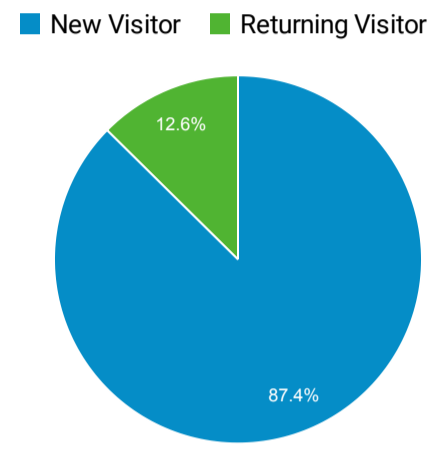

Audience Overview

Dec 1, 2022 - Dec 31, 2022

All Users
100.00% Users

Overview

Users 8,861	New Users 8,485	Sessions 11,377	Number of Sessions per User 1.28
Pageviews 47,932	Pages / Session 4.21	Avg. Session Duration 00:01:45	Bounce Rate 2.89%