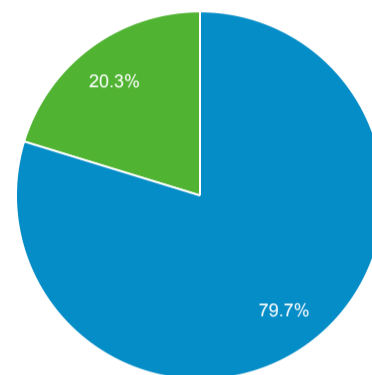

Audience Overview

Apr 1, 2022 - Apr 30, 2022

All Users
100.00% Users

Overview

Users 6,868	New Users 6,297	Sessions 9,844	Number of Sessions per User 1.43
Pageviews 45,627	Pages / Session 4.64	Avg. Session Duration 00:02:16	Bounce Rate 2.62%

■ New Visitor ■ Returning Visitor

Language	Users	% Users
1. en-us	3,972	58.18%
2. en-gb	1,209	17.71%
3. c	275	4.03%
4. ar	221	3.24%
5. zh-cn	210	3.08%
6. en-in	118	1.73%
7. en-ca	109	1.60%
8. ar-ae	61	0.89%
9. en	54	0.79%
10. fr-fr	51	0.75%