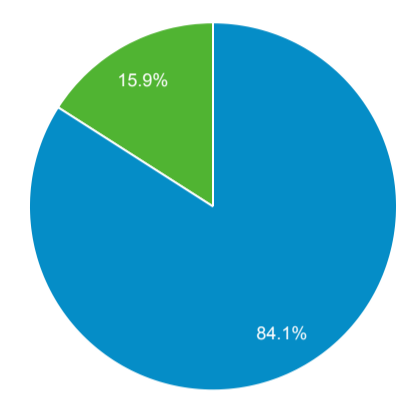

Audience Overview

Feb 1, 2022 - Feb 28, 2022

All Users
100.00% Users

Overview

● Users

Feb 1, 2022 - Feb 28, 2022

Users 10,518	New Users 9,854	Sessions 13,956	Number of Sessions per User 1.33
Pageviews 60,199	Pages / Session 4.31	Avg. Session Duration 00:01:48	Bounce Rate 2.29%

■ New Visitor ■ Returning Visitor

Language	Users	% Users
1. en-us	6,159	58.53%
2. en-gb	1,944	18.47%
3. ar	496	4.71%
4. ar-ae	414	3.93%
5. c	239	2.27%
6. en-in	235	2.23%
7. en-ca	170	1.62%
8. zh-cn	130	1.24%
9. en-ae	96	0.91%
10. en	71	0.67%