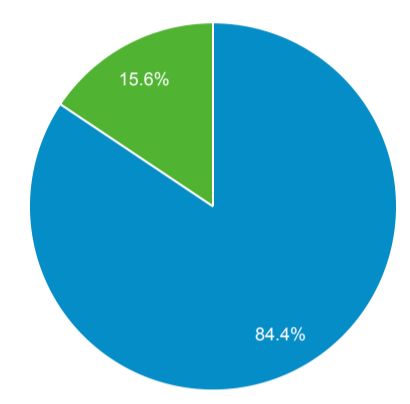

Audience Overview

Jan 1, 2022 - Jan 31, 2022

All Users
100.00% Users

Overview

● Users

Jan 1, 2022 - Jan 31, 2022

Users 11,607	New Users 11,243	Sessions 15,891	Number of Sessions per User 1.37
Pageviews 76,864	Pages / Session 4.84	Avg. Session Duration 00:01:54	Bounce Rate 1.59%

■ New Visitor ■ Returning Visitor

Language	Users	% Users
1. en-us	6,641	57.23%
2. en-gb	2,289	19.72%
3. ar	560	4.83%
4. ar-ae	431	3.71%
5. en-ca	224	1.93%
6. en-in	210	1.81%
7. zh-cn	193	1.66%
8. c	174	1.50%
9. en-ae	112	0.97%
10. en	77	0.66%