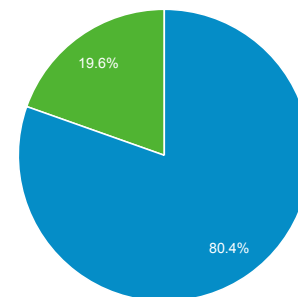

Audience Overview

All Users
100.00% Users

Jul 1, 2021 - Jul 31, 2021

Overview

■ New Visitor ■ Returning Visitor

Language	Users	% Users
1. en-us	3,676	64.97%
2. en-gb	977	17.27%
3. ar	178	3.15%
4. zh-cn	159	2.81%
5. en-ca	151	2.67%
6. en-in	83	1.47%
7. en	64	1.13%
8. ar-ae	41	0.72%
9. ar-eg	27	0.48%
10. en-au	23	0.41%