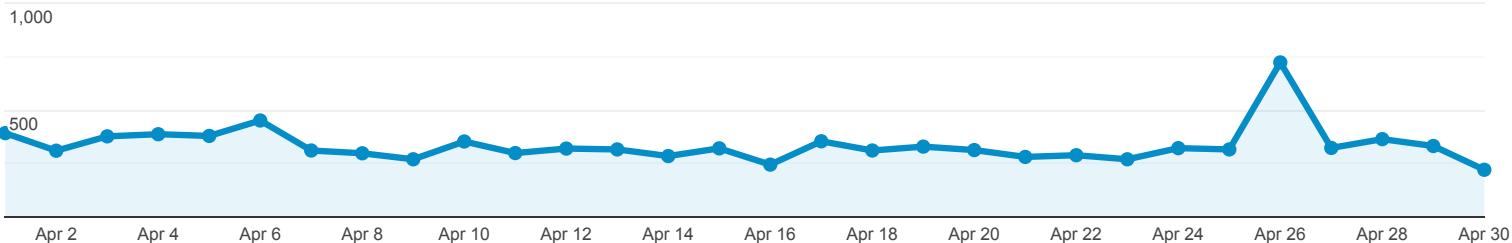

## Audience Overview

Apr 1, 2021 - Apr 30, 2021

All Users  
100.00% Users

### Overview

● Users

Users

8,492

New Users

7,990

Sessions

12,166

Number of Sessions per User

1.43

Pageviews

66,449

Pages / Session

5.46

Avg. Session Duration

00:02:21