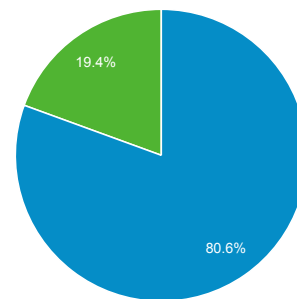

Users

8,492

New Users

7,990

Sessions

12,166

Number of Sessions per User

1.43

Pageviews

66,449

Pages / Session

5.46

Avg. Session Duration

00:02:21

Bounce Rate

0.37%

■ New Visitor ■ Returning Visitor