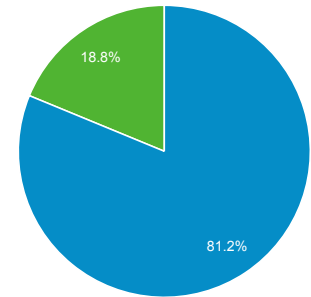

Users
7,548

New Users
7,008

Sessions
10,931

Number of Sessions per User
1.45

Pageviews
58,796

Pages / Session
5.38

Avg. Session Duration
00:02:43

Bounce Rate
0.54%

■ New Visitor ■ Returning Visitor