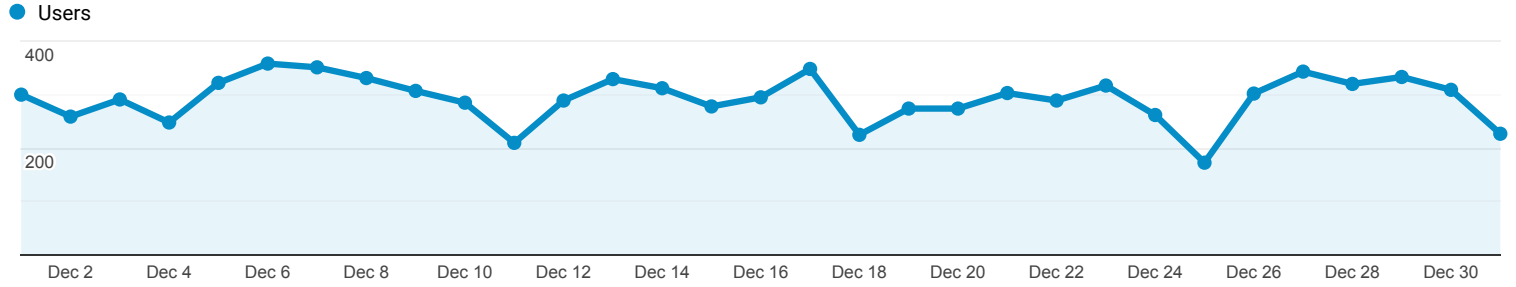

## Audience Overview

All Users  
100.00% Users

Dec 1, 2020 - Dec 31, 2020

### Overview

Users  
**7,548**

New Users  
**7,008**

Sessions  
**10,931**

Number of Sessions per User  
**1.45**

Pageviews  
**58,796**

Pages / Session  
**5.38**

Avg. Session Duration  
**00:02:43**