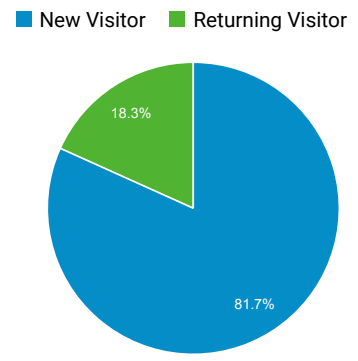

Audience Overview

Oct 1, 2020 - Oct 31, 2020

All Users
100.00% Users

Overview

Users 7,020	New Users 6,558	Sessions 10,308
Number of Sessions per User 1.47	Pageviews 58,092	Pages / Session 5.64
Avg. Session Duration 00:03:00	Bounce Rate 0.37%	

City	Users	% Users
1. Dubai	3,063	42.83%
2. Abu Dhabi	680	9.51%
3. Sharjah	449	6.28%
4. (not set)	428	5.99%
5. Helsinki	160	2.24%
6. Amsterdam	156	2.18%
7. Riyadh	119	1.66%
8. Ajman	111	1.55%
9. Al Ain	104	1.45%
10. Ras Al-Khaimah	101	1.41%