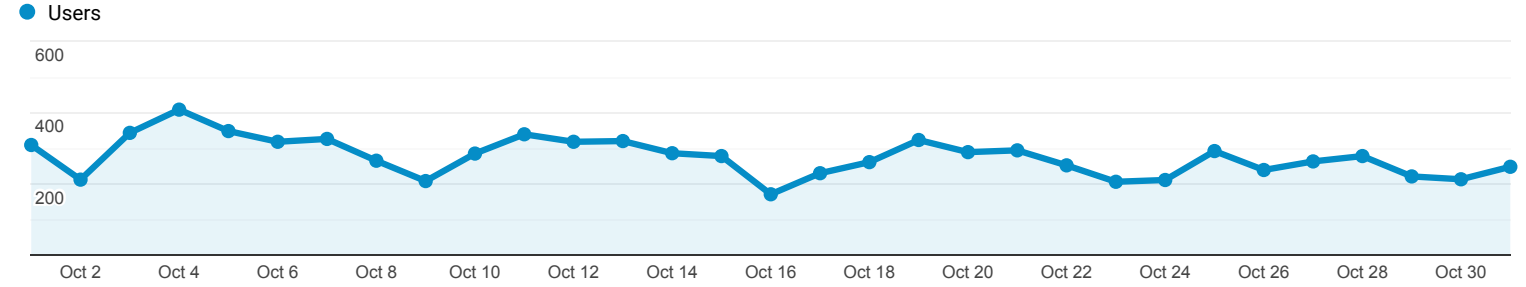

Audience Overview

Oct 1, 2020 - Oct 31, 2020

All Users
100.00% Users

Overview

Users 7,020	New Users 6,558	Sessions 10,308
Number of Sessions per User 1.47	Pageviews 58,092	Pages / Session 5.64
Avg. Session Duration 00:03:00	Bounce Rate 0.37%	