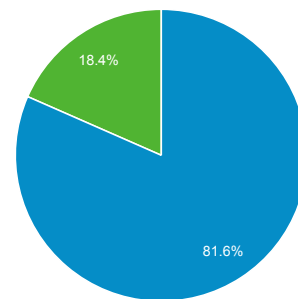

Users 7,710	New Users 7,236	Sessions 11,273
Number of Sessions per User 1.46	Pageviews 63,612	Pages / Session 5.64
Avg. Session Duration 00:02:43	Bounce Rate 0.77%	

■ New Visitor ■ Returning Visitor