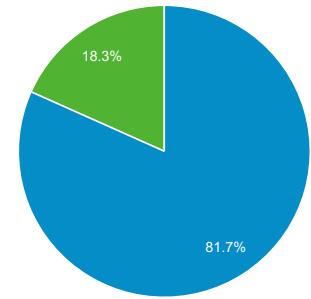

Audience Overview

Jun 1, 2020 - Jun 30, 2020

All Users
100.00% Users

Overview

Users 11,016	New Users 10,341	Sessions 15,958
Number of Sessions per User 1.45	Pageviews 87,180	Pages / Session 5.46
Avg. Session Duration 00:03:06	Bounce Rate 0.29%	

■ New Visitor ■ Returning Visitor

Language	Users	% Users
1. en-us	5,385	48.87%
2. en	2,739	24.85%
3. en-gb	1,958	17.77%
4. ar	250	2.27%
5. zh-cn	82	0.74%
6. en-ae	74	0.67%
7. en-in	60	0.54%
8. ar-ae	49	0.44%
9. en-au	37	0.34%
10. fr-fr	34	0.31%