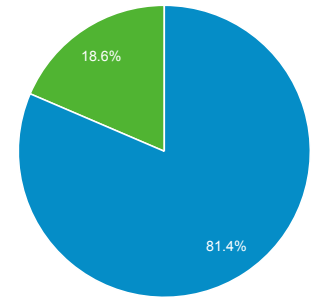

Audience Overview

Apr 1, 2020 - Apr 30, 2020

All Users
100.00% Users

Overview

■ New Visitor ■ Returning Visitor

Operating System

Operating System	Users	% Users
1. iOS	4,443	59.62%
2. Android	2,996	40.20%
3. Windows	11	0.15%
4. BlackBerry	1	0.01%
5. Samsung	1	0.01%