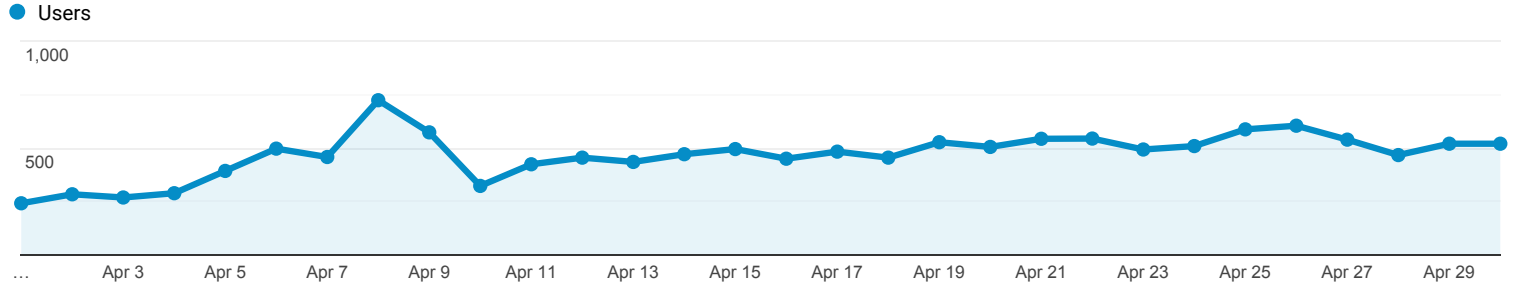

Audience Overview

Apr 1, 2020 - Apr 30, 2020

All Users
100.00% Users

Overview

■ New Visitor ■ Returning Visitor

Operating System

Operating System	Users	% Users
1. iOS	4,443	59.62%
2. Android	2,996	40.20%
3. Windows	11	0.15%
4. BlackBerry	1	0.01%
5. Samsung	1	0.01%