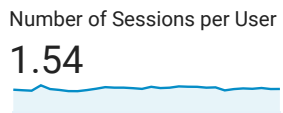

Audience Overview

Apr 1, 2020 - Apr 30, 2020

All Users
100.00% Users

Overview

■ New Visitor ■ Returning Visitor

Operating System

Operating System	Users	% Users
1. iOS	4,443	59.62%
2. Android	2,996	40.20%
3. Windows	11	0.15%
4. BlackBerry	1	0.01%
5. Samsung	1	0.01%