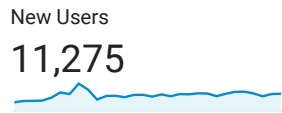

Audience Overview

Apr 1, 2020 - Apr 30, 2020

All Users
100.00% Users

Overview

■ New Visitor ■ Returning Visitor

Operating System

Operating System	Users	% Users
1. iOS	4,443	59.62%
2. Android	2,996	40.20%
3. Windows	11	0.15%
4. BlackBerry	1	0.01%
5. Samsung	1	0.01%