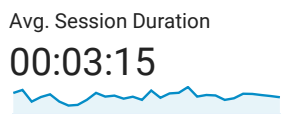

Audience Overview

Apr 1, 2020 - Apr 30, 2020

All Users
100.00% Users

Overview

■ New Visitor ■ Returning Visitor

Operating System

Operating System	Users	% Users
1. iOS	4,443	59.62%
2. Android	2,996	40.20%
3. Windows	11	0.15%
4. BlackBerry	1	0.01%
5. Samsung	1	0.01%