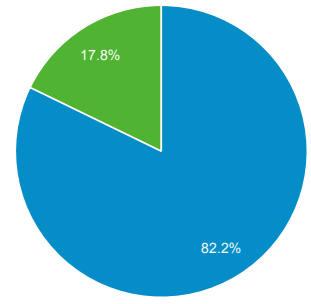

Audience Overview

Feb 1, 2020 - Feb 29, 2020

All Users
100.00% Users

Overview

Users 3,880	New Users 3,666	Sessions 5,383
Number of Sessions per User 1.39	Pageviews 27,200	Pages / Session 5.05
Avg. Session Duration 00:02:47	Bounce Rate 0.78%	

■ New Visitor ■ Returning Visitor

Language	Users	% Users
1. en-us	2,782	71.66%
2. en-gb	683	17.59%
3. ar	54	1.39%
4. zh-cn	33	0.85%
5. en	23	0.59%
6. en-ca	22	0.57%
7. en-in	22	0.57%
8. ar-ae	19	0.49%
9. fr-fr	18	0.46%
10. tr-tr	17	0.44%