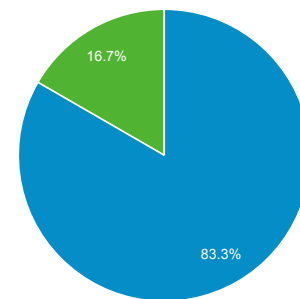

## Audience Overview

All Users  
100.00% Users

Dec 1, 2019 - Dec 31, 2019

### Overview

■ New Visitor ■ Returning Visitor

Language	Users	% Users
1. en-us	3,183	72.77%
2. en-gb	695	15.89%
3. zh-cn	75	1.71%
4. ar	67	1.53%
5. en-in	35	0.80%
6. ru-ru	28	0.64%
7. en-ca	27	0.62%
8. fr-fr	27	0.62%
9. en	26	0.59%
10. ar-ae	21	0.48%