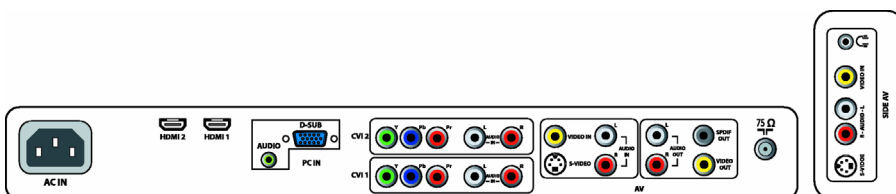

Tuner/Reception/Transmission

- **Aerial Input:** 75 ohm coaxial (IEC75)
- **TV system:** PAL I, PAL B/G, SECAM B/G, SECAM D/K
- **Video Playback:** NTSC, PAL
- **Tuner bands:** Hyperband, S-Channel, UHF, VHF
- **Tuner Display:** PLL

Connectivity

- **AV 1:** Audio L/R in, YPbPr
- **AV 2:** Audio L/R in, YPbPr
- **AV 3:** Audio L/R in, CVBS in, S-Video in
- **AV 4:** HDMI
- **AV 5:** HDMI
- **Front / Side connections:** Audio L/R in, CVBS in, Headphone out, S-video in
- **Other connections:** Analog audio Left/Right out, Composite video (CVBS) out, PC Audio in, PC-In VGA, S/PDIF out (coaxial)

Accessories

- **Included Accessories:** Table top stand, Power cord, Quick start guide, User Manual, Warranty certificate, Remote Control, Batteries for remote control

Dimensions

- **Color cabinet:** Silver, high gloss black
- **Set dimensions (W x H x D):** 1039 x 682 x 107 mm
- **Set dimensions with stand (W x H x D):** 1039 x 745 x 291 mm
- **Product weight:** 26 kg
- **Product weight (+stand):** 31 kg
- **Box dimensions (W x H x D):** 1181 x 803 x 362 mm
- **Weight incl. Packaging:** 35 kg

Date of issue 2007-06-19

Version: 1.0

12 NC: 8670 000 27408
EAN: 87 12581 31820 8

© 2007 Koninklijke Philips Electronics N.V.
All Rights reserved.

Specifications are subject to change without notice.
Trademarks are the property of Koninklijke Philips
Electronics N.V. or their respective owners.

www.philips.com